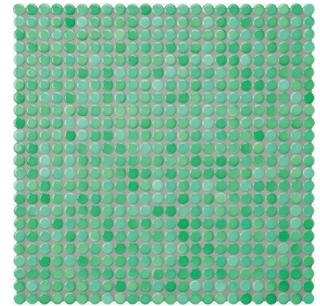

Technical data available upon request.

LOOP

1/2" Smooth Glossy

Arctic White
40000H

Night Black
40001H

Light Ivory
40002H

Ivory
40003H

Light Diamond Grey
40004H

Diamond Grey
40005H

Denim
40006H

Light Aqua Blue
40007H

Aqua Blue
40008H

Steel Blue
40009H

Dark Violet
40010H

Sea Green
40011H

Coral Red
40012H

Lemon Yellow
40013H

LOOP

1" Smooth Glossy

Arctic White
40020H

Night Black
40021H

Light Ivory
40022H

Ivory
40023H

Light Diamond Grey
40024H

Diamond Grey
40025H

Denim
40026H

Light Aqua Blue
40027H

Aqua Blue
40028H

Steel Blue
40029H

Dark Violet
40030H

Sea Green
40031H

Coral Red
40032H