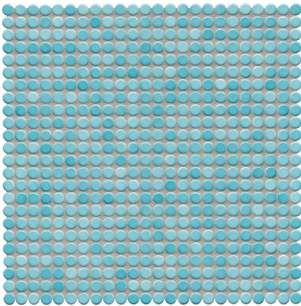

Technical data available upon request.

LOOP

1/2" Smooth Glossy

Arctic White
40000H

Night Black
40001H

Light Ivory
40002H

Ivory
40003H

Light Diamond Grey
40004H

Diamond Grey
40005H

Denim
40006H

Light Aqua Blue
40007H

Aqua Blue
40008H

Steel Blue
40009H

Dark Violet
40010H

Sea Green
40011H

Coral Red
40012H