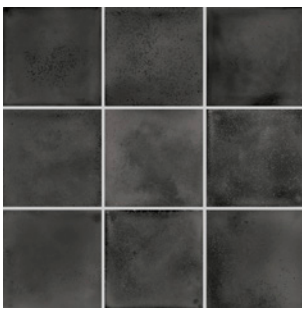

Formats	Material	Finish	Applications
4" X 4" Mosaic	Porcelain	Glossy Stone Matte R10/B	» Interior » Exterior » Wall » Floor » Wet Areas » Submerged Applications

Sheet Size	297 x 297 mm
Hytect	Yes
Slip Resistance	R10/B
Frost Resistance	Resistant
Chemical Resistance	Resistant
Submerged Applications	Yes - mosaics are thermoplastically glued
Color Shade Variation	V3 - High Variation
Availability	Stocked in the USA

Technical data available upon request.

KARL

4" X 4" Mosaic Glossy

White
47250H

Nude
47251H

Terra
47252H

Indigo
47253H

Black
47254H

Forest
47255H

Grey Green
47256H

Grey
47257H

Aqua
47258H

Ocean Blue
47259H

KARL

4" X 4" Mosaic Stone Matte R10/B

White R10/B
47275H

Nude R10/B
47276H

Terra R10/B
47277H

Indigo R10/B
47278H

Black R10/B
47279H

Forest R10/B
47280H

Grey Green R10/B
47281H

Grey R10/B
47282H

Aqua R10/B
47283H