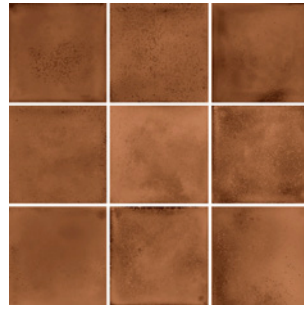

Technical data available upon request.

KARL

4" X 4" Mosaic Glossy

White
47250H

Nude
47251H

Terra
47252H

Indigo
47253H

Black
47254H

Forest
47255H

Grey Green
47256H

Grey
47257H

Aqua
47258H

Ocean Blue
47259H

KARL

4" X 4" Mosaic Stone Matte R10/B

White R10/B
47275H

Nude R10/B
47276H

Terra R10/B
47277H

Indigo R10/B
47278H

Black R10/B
47279H

Forest R10/B
47280H

Grey Green R10/B
47281H

Grey R10/B
47282H

Aqua R10/B
47283H