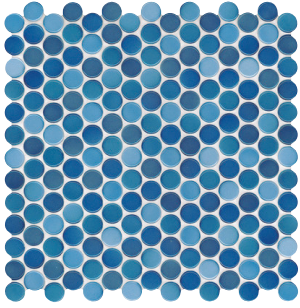

Formats	Material	Finish	Applications
1" Mosaic	Porcelain	Smooth Glossy Smooth Matte R10/B	» Interior » Exterior » Wall » Floor » Commercial Floor » Wet Areas » Submerged Applications

Sheet Size	297 X 297 mm
Hytect	Yes
Slip Resistance	R10/B
DCOF	.62
Frost Resistance	Resistant
Chemical Resistance	Resistant
Submerged Applications	Yes - mosaics are thermoplastically glued
Color Shade Variation	V2 - Medium Variation
Availability	Stocked in the USA

Technical data available upon request.

CENTINO

1" Smooth Glossy

True Blue
8823H

Light Lime
8824H

Feather Grey
8827H

1" Smooth Matte R10/B

True Blue R10/B
8863H