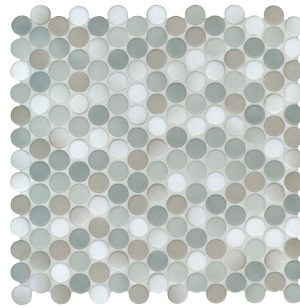

Feather Grey R10/B
8867H