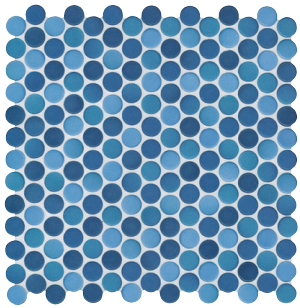

Formats	Material	Finish	Applications
1" Mosaic	Porcelain	Smooth Glossy Smooth Matte R10/B	» Interior » Exterior » Wall » Floor » Commercial Floor » Wet Areas » Submerged Applications

Sheet Size	297 X 297 mm
Hytect	Yes
Slip Resistance	R10/B
DCOF	.62
Frost Resistance	Resistant
Chemical Resistance	Resistant
Submerged Applications	Yes - mosaics are thermoplastically glued
Color Shade Variation	V2 - Medium Variation
Availability	Stocked in the USA

Technical data available upon request.

CENTINO

1" Smooth Glossy

True Blue
8823H

Light Lime
8824H

Feather Grey
8827H

1" Smooth Matte R10/B

True Blue R10/B
8863H