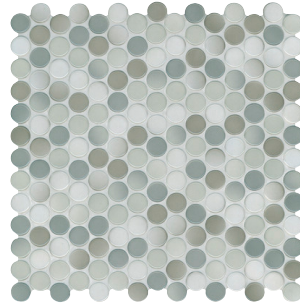

DEUTSCHE
STEINZEUG  AGROB BUCHTAL

CENTINO

CENTINO

The three popular color blends of Centino offer a stylish and versatile solution to elevate any space by adding depth and character. With their exceptional design and durability, Centino tiles are ideal for a wide range of applications, including pools and wet areas, where their beauty can truly shine while maintaining their quality and charm.

Formats	Material	Finish	Applications
1" Mosaic	Porcelain	Smooth Glossy Smooth Matte R10/B	» Interior » Exterior » Wall » Floor » Commercial Floor » Wet Areas » Submerged Applications

Sheet Size	297 X 297 mm
Hytect	Yes
Slip Resistance	R10/B
DCOF	.62
Frost Resistance	Resistant
Chemical Resistance	Resistant
Submerged Applications	Yes - mosaics are thermoplastically glued
Color Shade Variation	V2 - Medium Variation
Availability	Stocked in the USA

Technical data available upon request.

CENTINO

1" Smooth Glossy

True Blue
8823H

Light Lime
8824H

Feather Grey
8827H

1" Smooth Matte R10/B

True Blue R10/B
8863H