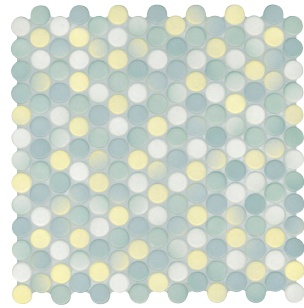

DEUTSCHE
STEINZEUG  AGROB BUCHTAL

CENTINO

CENTINO

The three popular color blends of Centino offer a stylish and versatile solution to elevate any space by adding depth and character. With their exceptional design and durability, Centino tiles are ideal for a wide range of applications, including pools and wet areas, where their beauty can truly shine while maintaining their quality and charm.

Formats	Material	Finish	Applications
1" Mosaic	Porcelain	Smooth Glossy Smooth Matte R10/B	» Interior » Exterior » Wall » Floor » Commercial Floor » Wet Areas » Submerged Applications

Sheet Size	297 X 297 mm
Hytect	Yes
Slip Resistance	R10/B
DCOF	.62
Frost Resistance	Resistant
Chemical Resistance	Resistant
Submerged Applications	Yes - mosaics are thermoplastically glued
Color Shade Variation	V2 - Medium Variation
Availability	Stocked in the USA

Technical data available upon request.

CENTINO

1" Smooth Glossy

True Blue
8823H

Light Lime
8824H

Feather Grey
8827H

1" Smooth Matte R10/B

True Blue R10/B
8863H