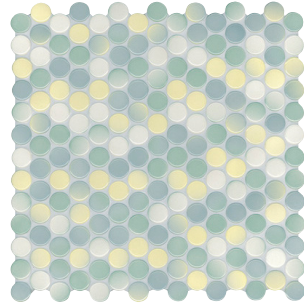

DEUTSCHE
STEINZEUG  AGROB BUCHTAL

CENTINO

CENTINO

The three popular color blends of Centino offer a stylish and versatile solution to elevate any space by adding depth and character. With their exceptional design and durability, Centino tiles are ideal for a wide range of applications, including pools and wet areas, where their beauty can truly shine while maintaining their quality and charm.

Formats	Material	Finish	Applications
1" Mosaic	Porcelain	Smooth Glossy Smooth Matte R10/B	» Interior » Exterior » Wall » Floor » Commercial Floor » Wet Areas » Submerged Applications

Sheet Size	297 X 297 mm
Hytect	Yes
Slip Resistance	R10/B
DCOF	.62
Frost Resistance	Resistant
Chemical Resistance	Resistant
Submerged Applications	Yes - mosaics are thermoplastically glued
Color Shade Variation	V2 - Medium Variation
Availability	Stocked in the USA

Technical data available upon request.

CENTINO

1" Smooth Glossy

True Blue
8823H

Light Lime
8824H

Feather Grey
8827H

1" Smooth Matte R10/B

True Blue R10/B
8863H