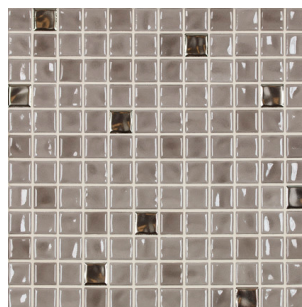

AMANO

1" X 1" Mosaic

Cream
41920H

Taupe
41921H

Light Grey
41922H

Medium Grey
41923H

Anthracite
41924H

Ice Blue
41925H

Silk Blue
41926H

Pure Blue
41927H

Metallic
41928H

Medium Grey Metallic
41929H

Taupe Metallic
41930H

AGROB BUCHTAL | DSA

Phone: (770) 442-5500

Email: info@agrob-buchtal.com