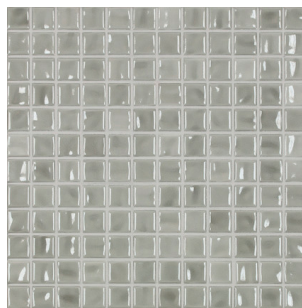

Formats	Material	Finish	Applications
1 X 1" Mosaic	Porcelain	High Gloss	<ul style="list-style-type: none">» Interior» Exterior» Wall Only» Wet Areas» Submerged Applications

Sheet Size	297 X 297 mm
Hytect	Yes
Frost Resistance	Resistant
Chemical Resistance	Resistant *excludes metallic glazes which are not or only to a limited extent resistant to acids and alkalis.
Submerged Applications	Yes - mosaics are thermoplastically glued
Color Shade Variation	V1 - Low Variation: Standard Glazes V2 - Medium Variation: Metallic Glazes
Availability	Stocked in the USA

AMANO

1" X 1" Mosaic

Cream
41920H

Taupe
41921H

Light Grey
41922H

Medium Grey
41923H

Anthracite
41924H

Ice Blue
41925H

Silk Blue
41926H

Pure Blue
41927H

Metallic
41928H

Medium Grey Metallic
41929H

Taupe Metallic
41930H

AGROB BUCHTAL | DSA

Phone: (770) 442-5500

Email: info@agrob-buchtal.com