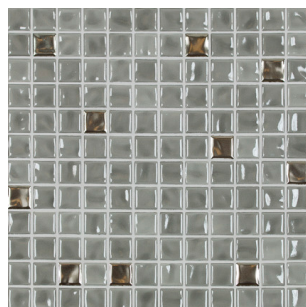

Formats	Material	Finish	Applications
1 X 1" Mosaic	Porcelain	High Gloss	<ul style="list-style-type: none">» Interior» Exterior» Wall Only» Wet Areas» Submerged Applications

Sheet Size	297 X 297 mm
Hytect	Yes
Frost Resistance	Resistant
Chemical Resistance	Resistant *excludes metallic glazes which are not or only to a limited extent resistant to acids and alkalis.
Submerged Applications	Yes - mosaics are thermoplastically glued
Color Shade Variation	V1 - Low Variation: Standard Glazes V2 - Medium Variation: Metallic Glazes
Availability	Stocked in the USA

AMANO

1" X 1" Mosaic

Cream
41920H

Taupe
41921H

Light Grey
41922H

Medium Grey
41923H

Anthracite
41924H

Ice Blue
41925H

Silk Blue
41926H

Pure Blue
41927H

Metallic
41928H

Medium Grey Metallic
41929H

Taupe Metallic
41930H

AGROB BUCHTAL | DSA

Phone: (770) 442-5500

Email: info@agrob-buchtal.com