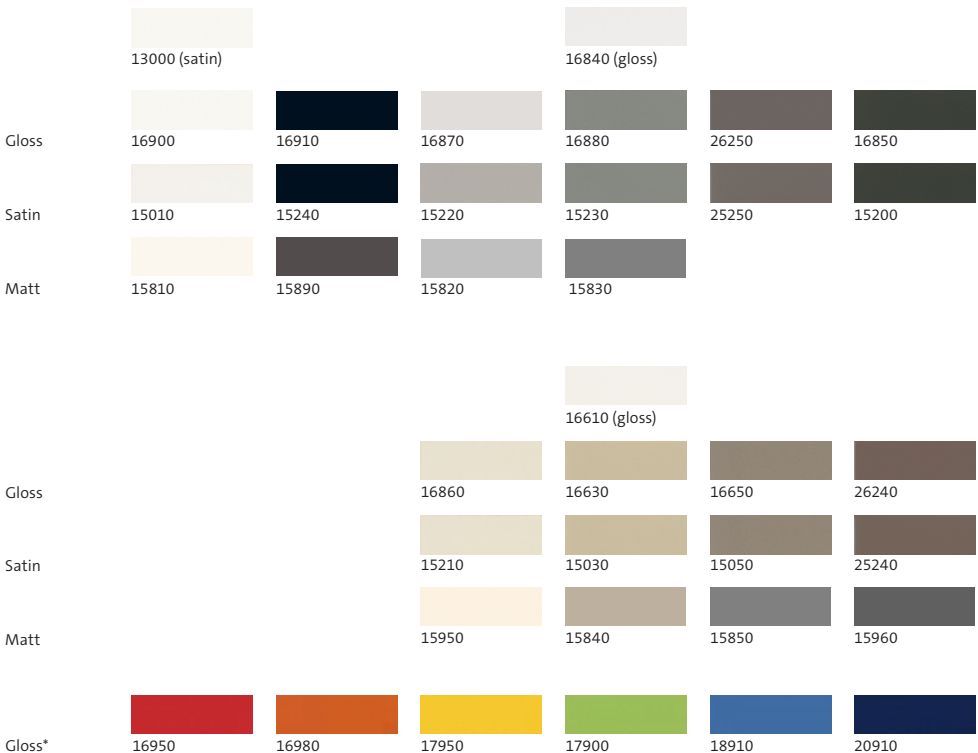

Mosa.

Wall tiles 4 x 12 inch

# Wall tiles 4 x 12 inch

You can find all articles from the former 10thirty tile series as well as some new colors in the Global Collection, Colors and the Matt Collection under size 4 x 12 inch.

Please find your articles in our collection update. If you are unable to find an item, do not hesitate to contact our Customer Care Department.

[mosa.com/contact](https://mosa.com/contact)

\* Accent colors are available as of mid 2018.