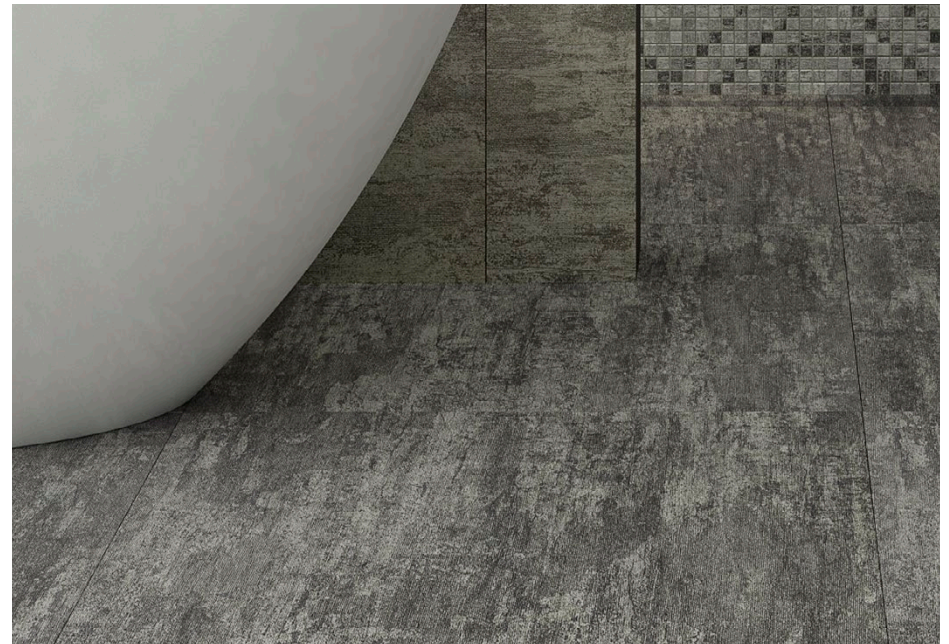

Sensory bathroom
Tiled with Nanofacture black 90x90 and black
mosaico.
Walls covered with Nanofacture black mosaico
decor 2,5x2,5 and Nanofacture grey 45x90