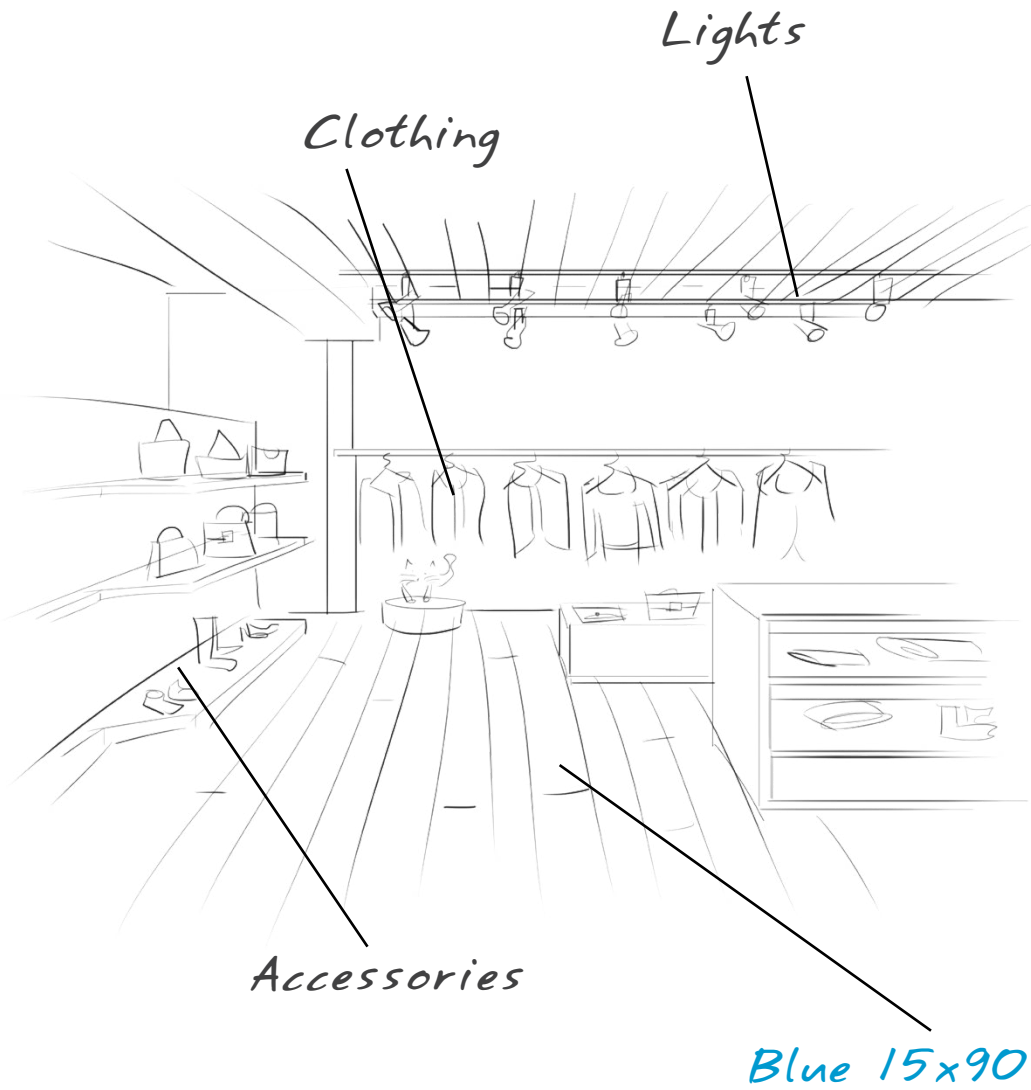

Trendy boutique
Tiled with Nanofacture blue 15x90