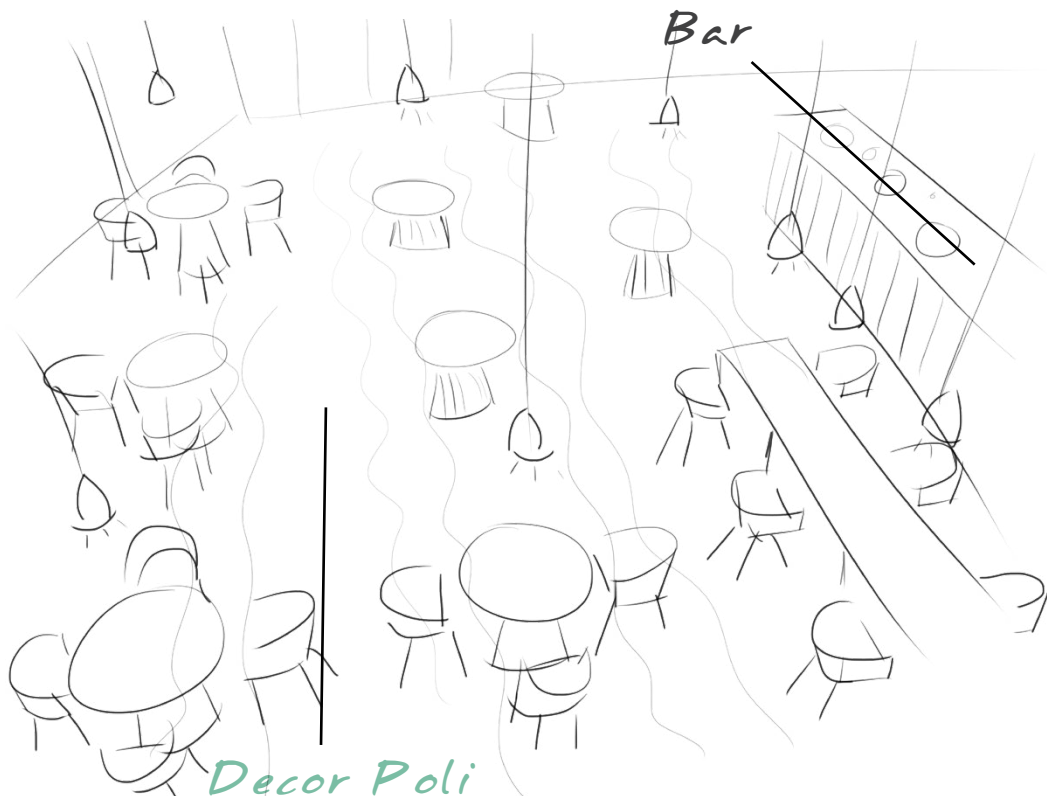

Nanofacture 7.0 mosaico 2,5x2,5
(29,75 x 29,75 cm - 11.71" x 11.71")

Nanofacture 7.0 grey natural mosaico 2,5x2,5 G-1708

Window

Lc2 chair

Picture

Grey 90x90

Modern lobby.
Tiled with Nanofacture grey 90x90

Downtown restaurant
Tiled with Nanofacture decor policromatico blue