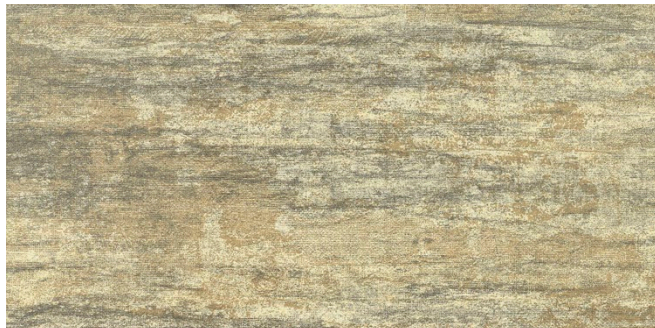

7
mm

R10
NATURAL
FINISH

DCOF
> 0,42
NATURAL
FINISH

Clase
1
NATURAL
FINISH

Nanofactory 7.0 serie 90x90
(89,46 x 89,46 cm - 35.22" x 35.22")

Nanofactory 7.0 beige natural 90x90 G-1372