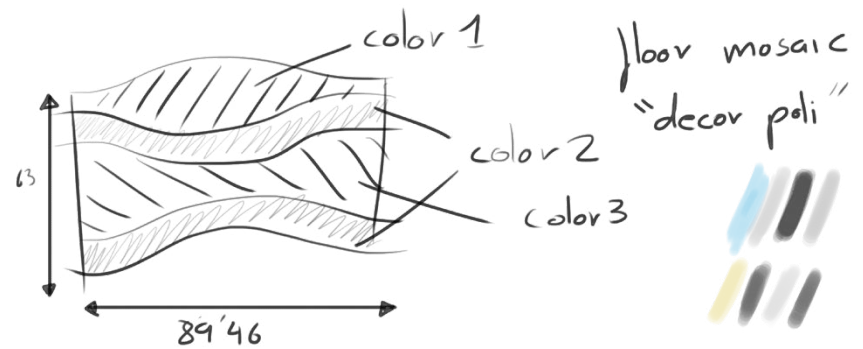

Nanofacture 7.0 mosaico 2,5x2,5
(29,75 x 29,75 cm - 11.71" x 11.71")

Nanofacture 7.0 grey natural mosaico 2,5x2,5 G-1708

Window

Lc2 chair

Picture

Grey 90x90

Modern lobby.
Tiled with Nanofacture grey 90x90

Downtown restaurant
Tiled with Nanofacture decor policromatico blue