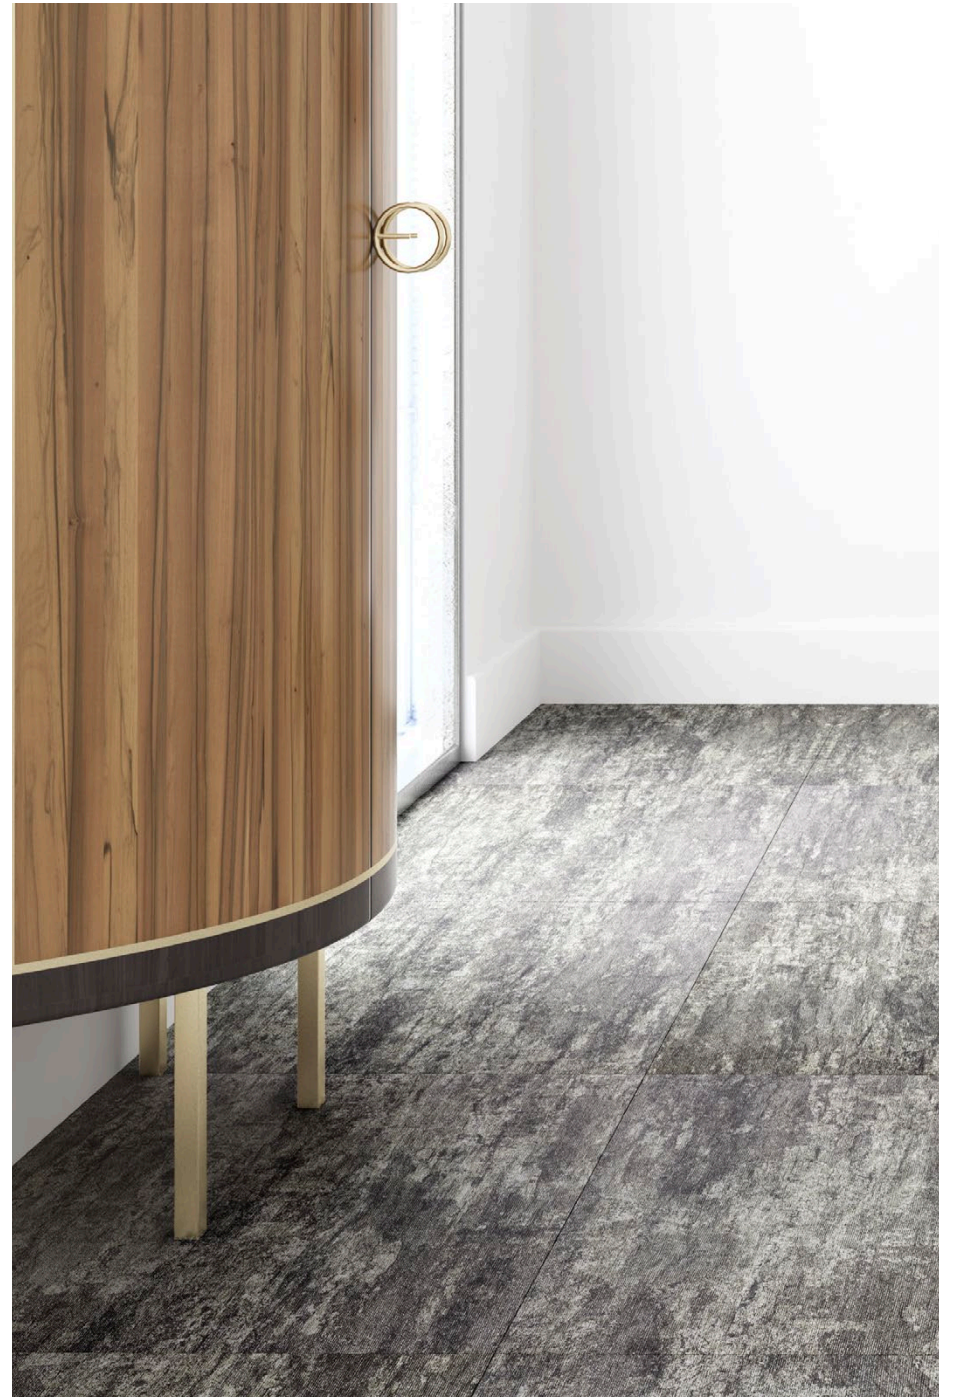

Casual dining room
Tiled with Nanofacture black 90x90