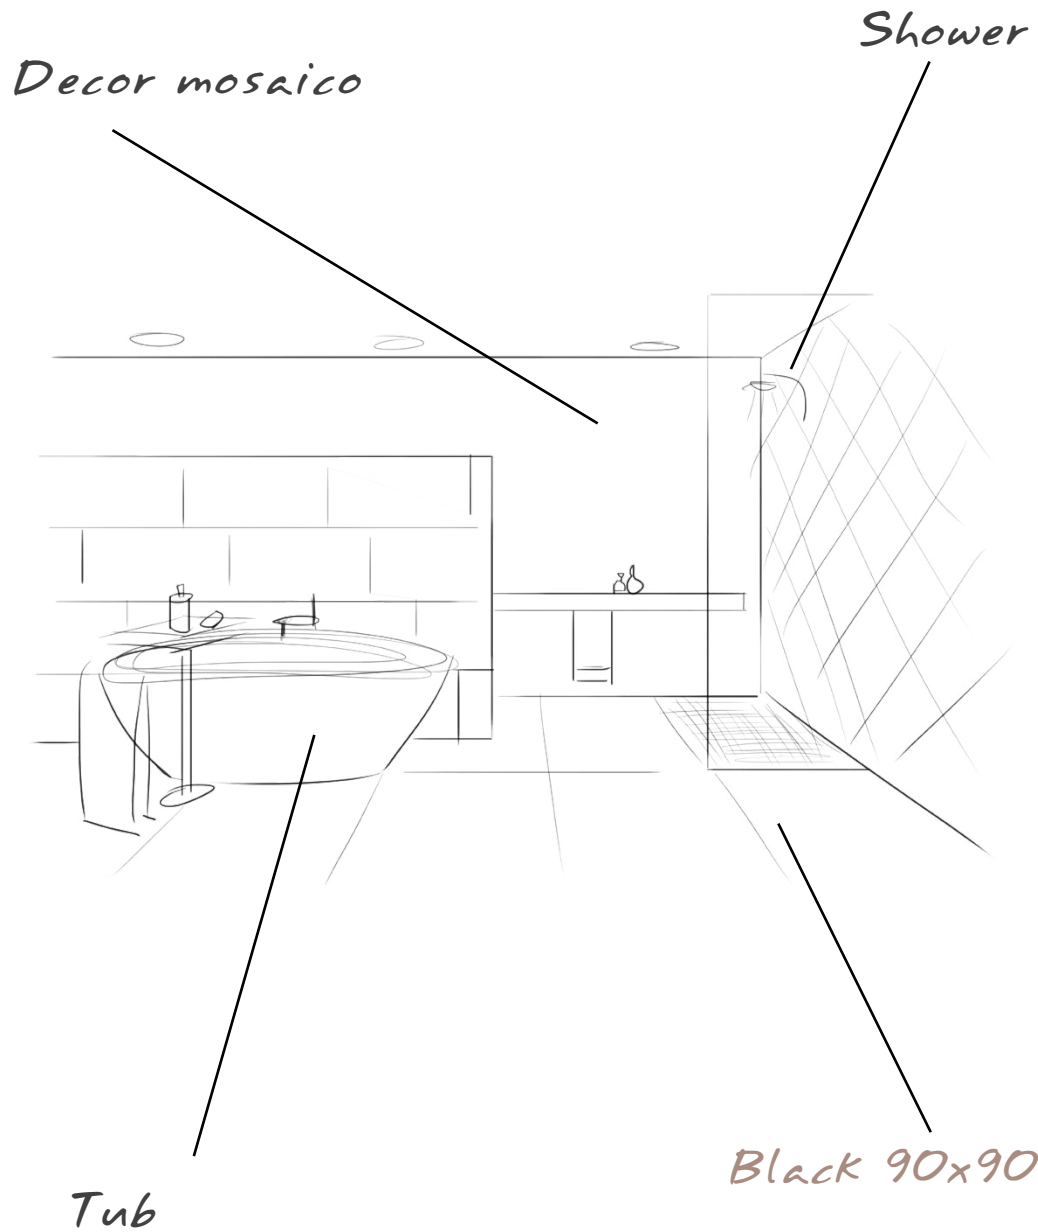

Nanofacture 7.0 serie 15x90
(14,74 x 89,46 cm - 5.80" x 35.22")

Nanofacture 7.0 black natural lista 15x90 G-1410

Sensory bathroom
Tiled with Nanofacture black 90x90 and black
mosaico.
Walls covered with Nanofacture black mosaico
decor 2,5x2,5 and Nanofacture grey 45x90