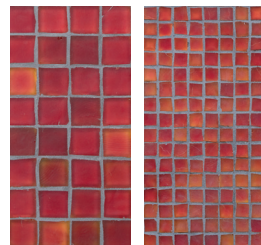

## MOSAIC FIELD SIZES

For color Tessera is shown at left in 1" x 1" (25 x 25mm). Facets is shown at right in 1/2" x 1/2" (12 x 12mm).

Recycled glass content varies by color. For detailed information visit [www.glasstile.com](http://www.glasstile.com)

Henna #010

Truffle #052

Red #077

Henna #110

Truffle #152

Red #777

Henna #310

Truffle #352

Red #377

Platinum #046

Shadow #051

Pewter #047

Platinum #146

Shadow #151

Black #150

Platinum #346