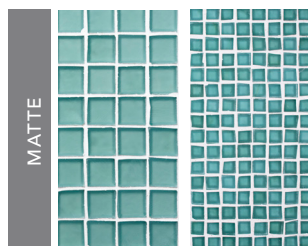

# MOSAIC COLOR PALETTE

White #001

Oxygen #007

Clear #000

White #101

Oxygen #107

Clear #100

White #301

Oxygen #307

Clear #300

Tide #035

Tropical Reef #042

Tahoe #028

Tide #135

Tropical Reef #142

Tahoe #128

Tide #335

Tropical Reef #342

Tahoe #328