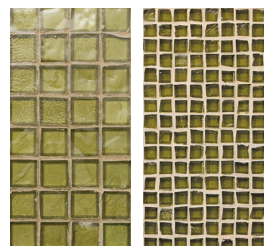

# MOSAIC COLOR PALETTE

Cane #006

Harvest #008

Amber #009

Cane #106

Harvest #108

Amber #109

Cane #306

Harvest #308

Amber #309

Canary #012

Equator #037

Olive #038

Canary #112

Equator #137

Olive #138

Canary #312

Equator #337

Olive #338

## MOSAIC FIELD SIZES

For color Tessera is shown at left in 1" x 1" (25 x 25mm). Facets is shown at right in 1/2" x 1/2" (12 x 12mm).

Recycled glass content varies by color. For detailed information visit [www.glasstile.com](http://www.glasstile.com)