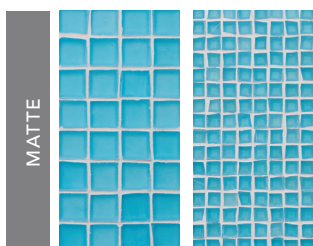

Pacific #124

Moonstone #302

Fleet Blue #327

Pacific #324

Aqua #025

Bondi #032

Cobalt #029

Sapphire #030

Aqua #125

Bondi #132

Cobalt #129

Sapphire #130

Aqua #325

Bondi #332

Cobalt #329

Sapphire #330

Tessera and Facets mosaics are face-mounted on paper. All sizes nominal.