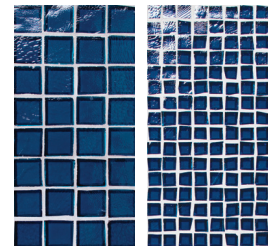

## MOSAIC FIELD SIZES

For color Tessera is shown at left in 1" x 1" (25 x 25mm). Facets is shown at right in 1/2" x 1/2" (12 x 12mm).

Pearl #002

Fleet Blue #027

Pacific #024

Tourmaline #926

Moonstone #102

Fleet Blue #127

Pacific #124

Moonstone #302

Fleet Blue #327

Pacific #324

Aqua #025

Bondi #032

Cobalt #029

Sapphire #030

Aqua #125

Bondi #132

Cobalt #129

Sapphire #130

Aqua #325

Bondi #332

Cobalt #329

Sapphire #330