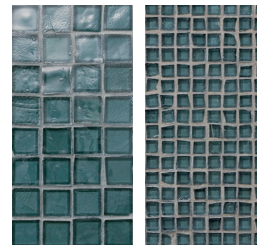

Red #377

Platinum #046

Shadow #051

Pewter #047

Platinum #146

Shadow #151

Black #150

Platinum #346

# MOSAIC COLOR PALETTE

White #001

Oxygen #007

Clear #000

White #101

Oxygen #107

Clear #100

White #301

Oxygen #307

Clear #300

Tide #035

Tropical Reef #042

Tahoe #028

Tide #135

Tropical Reef #142

Tahoe #128

Tide #335

Tropical Reef #342

Tahoe #328