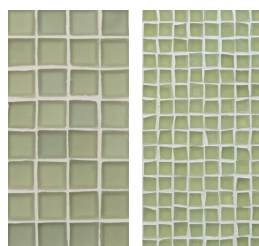

# MOSAIC COLOR PALETTE

Cane #006

Harvest #008

Amber #009

Cane #106

Harvest #108

Amber #109

Cane #306

Harvest #308

Amber #309

Canary #012

Equator #037

Olive #038

Canary #112

Equator #137

Olive #138

Canary #312

Equator #337

Olive #338

## MOSAIC FIELD SIZES

For color Tessera is shown at left in 1" x 1" (25 x 25mm). Facets is shown at right in 1/2" x 1/2" (12 x 12mm).

Recycled glass content varies by color. For detailed information visit [www.glasstile.com](http://www.glasstile.com)