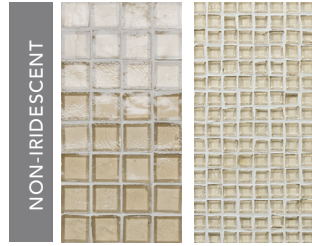

# MOSAIC COLOR PALETTE

Cane #006

Harvest #008

Amber #009

Cane #106

Harvest #108

Amber #109

Cane #306

Harvest #308

Amber #309

Canary #012

Equator #037

Olive #038

Canary #112

Equator #137

Olive #138

Canary #312

Equator #337

Olive #338

# MOSAIC COLOR PALETTE

White #001

Oxygen #007

Clear #000

White #101

Oxygen #107

Clear #100

White #301