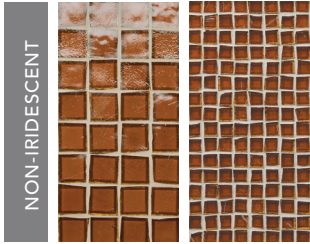

Canary #312

Equator #337

Olive #338

## MOSAIC FIELD SIZES

For color Tessera is shown at left in 1" x 1" (25 x 25mm). Facets is shown at right in 1/2" x 1/2" (12 x 12mm).

Recycled glass content varies by color. For detailed information visit [www.glasstile.com](http://www.glasstile.com)

Henna #010

Truffle #052

Red #077

Henna #110

Truffle #152

Red #777

Henna #310

Truffle #352

Red #377

Platinum #046

Shadow #051

Pewter #047

Platinum #146

Shadow #151

Black #150

Platinum #346