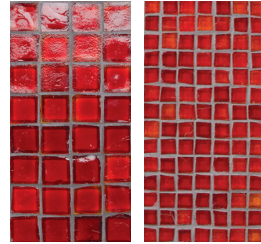

## MOSAIC FIELD SIZES

For color Tessera is shown at left in 1" x 1" (25 x 25mm). Facets is shown at right in 1/2" x 1/2" (12 x 12mm).

Recycled glass content varies by color. For detailed information visit [www.glasstile.com](http://www.glasstile.com)

Henna #010

Truffle #052

Red #077

Henna #110

Truffle #152

Red #777

Henna #310

Truffle #352

Red #377

Platinum #046

Shadow #051

Pewter #047

Platinum #146

Shadow #151

Black #150

Platinum #346