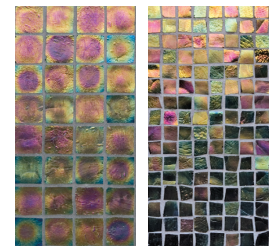

Henna #010

Truffle #052

Red #077

Henna #110

Truffle #152

Red #777

Henna #310

Truffle #352

Red #377

Platinum #046

Shadow #051

Pewter #047

Platinum #146

Shadow #151

Black #150

Platinum #346

Shadow #351

Black #350

IRIDESCENT ONLY

Sandstone #005

Bronze #048

Incense #957

Rainbow #049

Tessera and Facets mosaics are face-mounted on paper. All sizes nominal.

# MOSAIC COLOR PALETTE

White #001

Oxygen #007

Clear #000

White #101

Oxygen #107

Clear #100

White #301