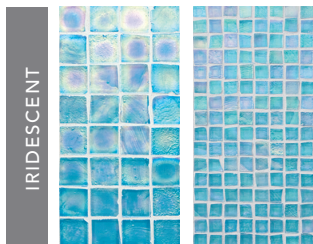

## MOSAIC FIELD SIZES

For color Tessera is shown at left in 1" x 1" (25 x 25mm). Facets is shown at right in 1/2" x 1/2" (12 x 12mm).

Pearl #002

Fleet Blue #027

Pacific #024

Tourmaline #926

Moonstone #102

Fleet Blue #127

Pacific #124

Moonstone #302

Fleet Blue #327

Pacific #324

Aqua #025

Bondi #032

Cobalt #029

Sapphire #030

Aqua #125

Bondi #132

Cobalt #129

Sapphire #130

Aqua #325

Bondi #332

Cobalt #329

Sapphire #330