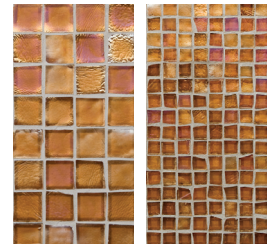

# MOSAIC COLOR PALETTE

Cane #006

Harvest #008

Amber #009

Cane #106

Harvest #108

Amber #109

Cane #306

Harvest #308

Amber #309

Canary #012

Equator #037

Olive #038

Canary #112

Equator #137

Olive #138

Canary #312

Equator #337

Olive #338

## MOSAIC FIELD SIZES

For color Tessera is shown at left in 1" x 1" (25 x 25mm). Facets is shown at right in 1/2" x 1/2" (12 x 12mm).

Recycled glass content varies by color. For detailed information visit [www.glasstile.com](http://www.glasstile.com)