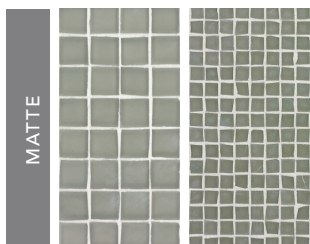

Henna #010

Truffle #052

Red #077

Henna #110

Truffle #152

Red #777

Henna #310

Truffle #352

Red #377

Platinum #046

Shadow #051

Pewter #047

Platinum #146

Shadow #151

Black #150

Platinum #346

Shadow #351

Black #350

IRIDESCENT ONLY

Sandstone #005

Bronze #048

Incense #957

Rainbow #049

Tessera and Facets mosaics are face-mounted on paper. All sizes nominal.

# MOSAIC COLOR PALETTE

White #001

Oxygen #007

Clear #000

White #101

Oxygen #107

Clear #100

White #301