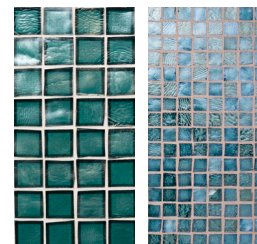

Red #377

Platinum #046

Shadow #051

Pewter #047

Platinum #146

Shadow #151

Black #150

Platinum #346

# MOSAIC COLOR PALETTE

White #001

Oxygen #007

Clear #000

White #101

Oxygen #107

Clear #100

White #301

Oxygen #307

Clear #300

Tide #035

Tropical Reef #042

Tahoe #028

Tide #135

Tropical Reef #142

Tahoe #128