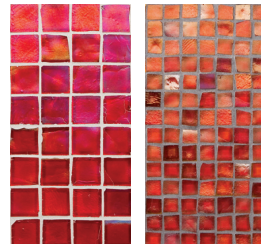

Canary #312

Equator #337

Olive #338

## MOSAIC FIELD SIZES

For color Tessera is shown at left in 1" x 1" (25 x 25mm). Facets is shown at right in 1/2" x 1/2" (12 x 12mm).

Recycled glass content varies by color. For detailed information visit [www.glasstile.com](http://www.glasstile.com)

Henna #010

Truffle #052

Red #077

Henna #110

Truffle #152

Red #777

Henna #310

Truffle #352

Red #377

Platinum #046

Shadow #051

Pewter #047

Platinum #146

Shadow #151

Black #150

Platinum #346