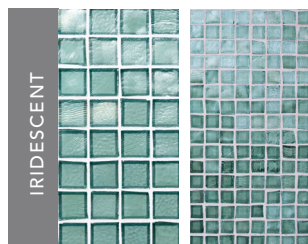

Red #377

Platinum #046

Shadow #051

Pewter #047

Platinum #146

Shadow #151

Black #150

Platinum #346

Shadow #351

Black #350

IRIDESCENT ONLY

Sandstone #005

Bronze #048

Incense #957

Rainbow #049

Tessera and Facets mosaics are face-mounted on paper. All sizes nominal.

# MOSAIC COLOR PALETTE

White #001

Oxygen #007

Clear #000

White #101

Oxygen #107

Clear #100

White #301

Oxygen #307

Clear #300

Tide #035

Tropical Reef #042

Tahoe #028

Tide #135

Tropical Reef #142

Tahoe #128