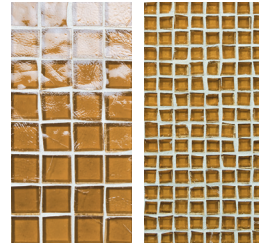

# MOSAIC COLOR PALETTE

Cane #006

Harvest #008

Amber #009

Cane #106

Harvest #108

Amber #109

Cane #306

Harvest #308

Amber #309

Canary #012

Equator #037

Olive #038

Canary #112

Equator #137

Olive #138

Canary #312

Equator #337

Olive #338

## MOSAIC FIELD SIZES

For color Tessera is shown at left in 1" x 1" (25 x 25mm). Facets is shown at right in 1/2" x 1/2" (12 x 12mm).

Recycled glass content varies by color. For detailed information visit [www.glasstile.com](http://www.glasstile.com)