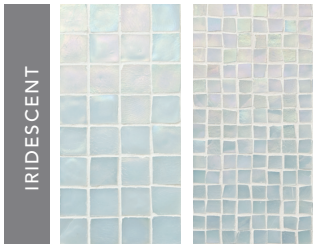

Pearl #002

Tessera and Facets mosaics are face-mounted on paper. All sizes nominal.