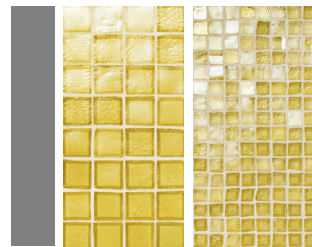

# MOSAIC COLOR PALETTE

Cane #006

Harvest #008

Amber #009

Cane #106

Harvest #108

Amber #109

Cane #306

Harvest #308

Amber #309

Canary #012

Equator #037

Olive #038

Canary #112

Equator #137

Olive #138

Canary #312

Equator #337

Olive #338