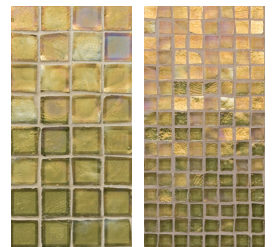

# MOSAIC COLOR PALETTE

Cane #006

Harvest #008

Amber #009

Cane #106

Harvest #108

Amber #109

Cane #306

Harvest #308

Amber #309

Canary #012

Equator #037

Olive #038

Canary #112

Equator #137

Olive #138

Canary #312

Equator #337

Olive #338

## MOSAIC FIELD SIZES

For color Tessera is shown at left in 1" x 1" (25 x 25mm). Facets is shown at right in 1/2" x 1/2" (12 x 12mm).

Recycled glass content varies by color. For detailed information visit [www.glasstile.com](http://www.glasstile.com)