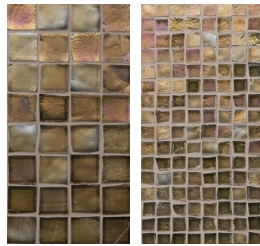

Canary #312

Equator #337

Olive #338

## MOSAIC FIELD SIZES

For color Tessera is shown at left in 1" x 1" (25 x 25mm). Facets is shown at right in 1/2" x 1/2" (12 x 12mm).

Recycled glass content varies by color. For detailed information visit [www.glasstile.com](http://www.glasstile.com)

Henna #010

Truffle #052

Red #077

Henna #110

Truffle #152

Red #777

Henna #310

Truffle #352

Red #377

Platinum #046

Shadow #051

Pewter #047

Platinum #146

Shadow #151

Black #150

Platinum #346