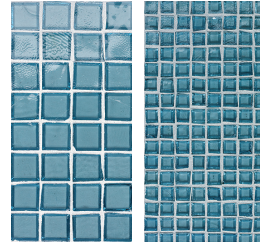

Oxygen #307

Clear #300

Tide #035

Tropical Reef #042

Tahoe #028

Tide #135

Tropical Reef #142

Tahoe #128

Tide #335

Tropical Reef #342

Tahoe #328

## MOSAIC FIELD SIZES

For color Tessera is shown at left in 1" x 1" (25 x 25mm). Facets is shown at right in 1/2" x 1/2" (12 x 12mm).

Pearl #002

Fleet Blue #027

Pacific #024

Tourmaline #926

Moonstone #102

Fleet Blue #127

Pacific #124

Moonstone #302

Fleet Blue #327

Pacific #324

Aqua #025

Bondi #032

Cobalt #029

Sapphire #030