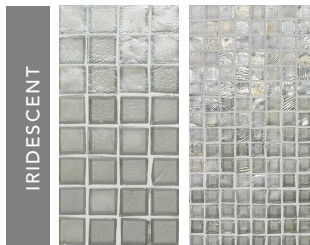

## MOSAIC FIELD SIZES

For color Tessera is shown at left in 1" x 1" (25 x 25mm). Facets is shown at right in 1/2" x 1/2" (12 x 12mm).

Recycled glass content varies by color. For detailed information visit [www.glasstile.com](http://www.glasstile.com)

Henna #010

Truffle #052

Red #077

Henna #110

Truffle #152

Red #777

Henna #310

Truffle #352

Red #377

Platinum #046

Shadow #051

Pewter #047

Platinum #146

Shadow #151

Black #150

Platinum #346