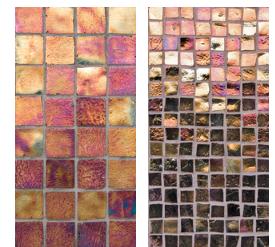

Red #377

Platinum #046

Shadow #051

Pewter #047

Platinum #146

Shadow #151

Black #150

Platinum #346

Shadow #351

Black #350

IRIDESCENT ONLY

Sandstone #005

Bronze #048

Incense #957

Rainbow #049

Tessera and Facets mosaics are face-mounted on paper. All sizes nominal.

# MOSAIC COLOR PALETTE

White #001

Oxygen #007

Clear #000

White #101

Oxygen #107

Clear #100

White #301

Oxygen #307

Clear #300

Tide #035

Tropical Reef #042

Tahoe #028

Tide #135

Tropical Reef #142

Tahoe #128