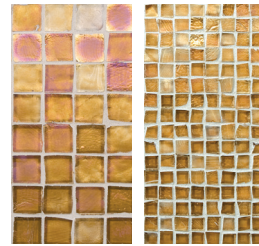

# MOSAIC COLOR PALETTE

Cane #006

Harvest #008

Amber #009

Cane #106

Harvest #108

Amber #109

Cane #306

Harvest #308

Amber #309

Canary #012

Equator #037

Olive #038

Canary #112

Equator #137

Olive #138

Canary #312

Equator #337

Olive #338

Pacific #124

Moonstone #302

Fleet Blue #327

Pacific #324

Aqua #025

Bondi #032

Cobalt #029

Sapphire #030