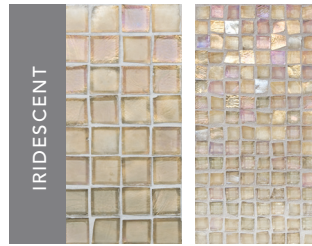

# MOSAIC COLOR PALETTE

Cane #006

Harvest #008

Amber #009

Cane #106

Harvest #108

Amber #109

Cane #306

Harvest #308

Amber #309

Canary #012

Equator #037

Olive #038

Canary #112

Equator #137

Olive #138

# MOSAIC COLOR PALETTE

White #001

Oxygen #007

Clear #000

White #101

Oxygen #107

Clear #100

White #301

Pacific #124

Moonstone #302

Fleet Blue #327

Pacific #324

Aqua #025

Bondi #032

Cobalt #029

Sapphire #030