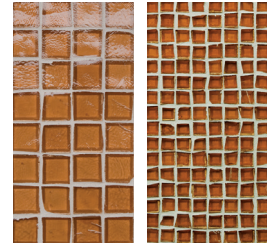

# MOSAIC COLOR PALETTE

Cane #006

Harvest #008

Amber #009

Cane #106

Harvest #108

Amber #109

Cane #306

Harvest #308

Amber #309

Canary #012

Equator #037

Olive #038

Canary #112

Equator #137

Olive #138

Canary #312

Equator #337

Olive #338

## MOSAIC FIELD SIZES

For color Tessera is shown at left in 1" x 1" (25 x 25mm). Facets is shown at right in 1/2" x 1/2" (12 x 12mm).

Recycled glass content varies by color. For detailed information visit [www.glasstile.com](http://www.glasstile.com)