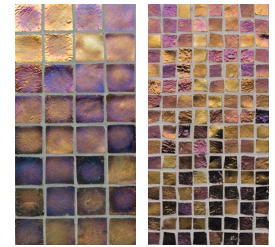

Henna #010

Truffle #052

Red #077

Henna #110

Truffle #152

Red #777

Henna #310

Truffle #352

Red #377

Platinum #046

Shadow #051

Pewter #047

Platinum #146

Shadow #151

Black #150

Platinum #346

Shadow #351

Black #350

IRIDESCENT ONLY

Sandstone #005

Bronze #048

Incense #957

Rainbow #049

Tessera and Facets mosaics are face-mounted on paper. All sizes nominal.

# MOSAIC COLOR PALETTE

White #001

Oxygen #007

Clear #000

White #101

Oxygen #107

Clear #100

White #301