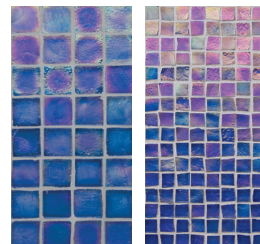

## MOSAIC FIELD SIZES

For color Tessera is shown at left in 1" x 1" (25 x 25mm). Facets is shown at right in 1/2" x 1/2" (12 x 12mm).

Pearl #002

Fleet Blue #027

Pacific #024

Tourmaline #926

Moonstone #102

Fleet Blue #127

Pacific #124

Moonstone #302

Fleet Blue #327

Pacific #324

Aqua #025

Bondi #032

Cobalt #029

Sapphire #030

Aqua #125

Bondi #132

Cobalt #129

Sapphire #130

Aqua #325

Bondi #332

Cobalt #329

Sapphire #330