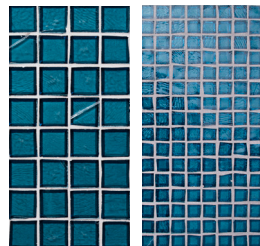

## MOSAIC FIELD SIZES

For color Tessera is shown at left in 1" x 1" (25 x 25mm). Facets is shown at right in 1/2" x 1/2" (12 x 12mm).

Pearl #002

Fleet Blue #027

Pacific #024

Tourmaline #926

Moonstone #102

Fleet Blue #127

Pacific #124

Moonstone #302

Fleet Blue #327

Pacific #324

Aqua #025

Bondi #032

Cobalt #029

Sapphire #030

Aqua #125

Bondi #132

Cobalt #129

Sapphire #130

Aqua #325

Bondi #332

Cobalt #329

Sapphire #330