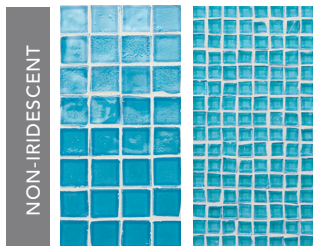

## MOSAIC FIELD SIZES

For color Tessera is shown at left in 1" x 1" (25 x 25mm). Facets is shown at right in 1/2" x 1/2" (12 x 12mm).

Pearl #002

Fleet Blue #027

Pacific #024

Tourmaline #926

Moonstone #102

Fleet Blue #127

Pacific #124

Moonstone #302

Fleet Blue #327

Pacific #324

Aqua #025

Bondi #032

Cobalt #029

Sapphire #030

Aqua #125

Bondi #132

Cobalt #129

Sapphire #130

Aqua #325

Bondi #332

Cobalt #329

Sapphire #330