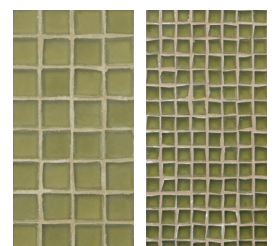

# MOSAIC COLOR PALETTE

Cane #006

Harvest #008

Amber #009

Cane #106

Harvest #108

Amber #109

Cane #306

Harvest #308

Amber #309

Canary #012

Equator #037

Olive #038

Canary #112

Equator #137

Olive #138

Canary #312

Equator #337

Olive #338

## MOSAIC FIELD SIZES

For color Tessera is shown at left in 1" x 1" (25 x 25mm). Facets is shown at right in 1/2" x 1/2" (12 x 12mm).

Recycled glass content varies by color. For detailed information visit [www.glasstile.com](http://www.glasstile.com)