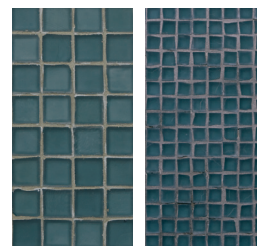

Red #377

Platinum #046

Shadow #051

Pewter #047

Platinum #146

Shadow #151

Black #150

Platinum #346

# MOSAIC COLOR PALETTE

White #001

Oxygen #007

Clear #000

White #101

Oxygen #107

Clear #100

White #301

Oxygen #307

Clear #300

Tide #035

Tropical Reef #042

Tahoe #028

Tide #135

Tropical Reef #142

Tahoe #128

Tide #335

Tropical Reef #342

Tahoe #328