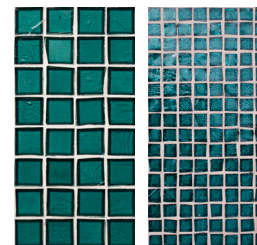

Red #377

Platinum #046

Shadow #051

Pewter #047

Platinum #146

Shadow #151

Black #150

Platinum #346

# MOSAIC COLOR PALETTE

White #001

Oxygen #007

Clear #000

White #101

Oxygen #107

Clear #100

White #301

Oxygen #307

Clear #300

Tide #035

Tropical Reef #042

Tahoe #028

Tide #135

Tropical Reef #142

Tahoe #128

Tide #335

Tropical Reef #342

Tahoe #328