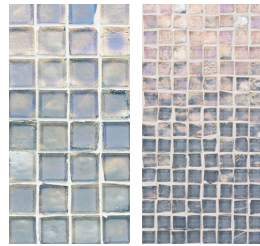

# MOSAIC COLOR PALETTE

White #001

Oxygen #007

Clear #000

White #101

Oxygen #107

Clear #100

White #301

Oxygen #307

Clear #300

Tide #035

Tropical Reef #042

Tahoe #028

Tide #135

Tropical Reef #142

Tahoe #128

## MOSAIC FIELD SIZES

For color Tessera is shown at left in 1" x 1" (25 x 25mm). Facets is shown at right in 1/2" x 1/2" (12 x 12mm).

Pearl #002

Fleet Blue #027

Pacific #024

Tourmaline #926

Moonstone #102

Fleet Blue #127

Pacific #124

Moonstone #302

Fleet Blue #327

Pacific #324

Aqua #025

Bondi #032

Cobalt #029

Sapphire #030