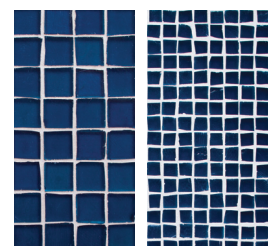

Pacific #124

Moonstone #302

Fleet Blue #327

Pacific #324

Aqua #025

Bondi #032

Cobalt #029

Sapphire #030

Aqua #125

Bondi #132

Cobalt #129

Sapphire #130

Aqua #325

Bondi #332

Cobalt #329

Sapphire #330

Tessera and Facets mosaics are face-mounted on paper. All sizes nominal.