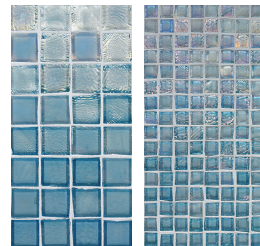

Oxygen #307

Clear #300

Tide #035

Tropical Reef #042

Tahoe #028

Tide #135

Tropical Reef #142

Tahoe #128

## MOSAIC FIELD SIZES

For color Tessera is shown at left in 1" x 1" (25 x 25mm). Facets is shown at right in 1/2" x 1/2" (12 x 12mm).

Pearl #002

Fleet Blue #027

Pacific #024

Tourmaline #926

Moonstone #102

Fleet Blue #127

Pacific #124

Moonstone #302

Fleet Blue #327

Pacific #324

Aqua #025

Bondi #032

Cobalt #029

Sapphire #030