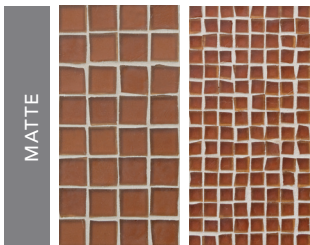

## MOSAIC FIELD SIZES

For color Tessera is shown at left in 1" x 1" (25 x 25mm). Facets is shown at right in 1/2" x 1/2" (12 x 12mm).

Recycled glass content varies by color. For detailed information visit [www.glasstile.com](http://www.glasstile.com)

Henna #010

Truffle #052

Red #077

Henna #110

Truffle #152

Red #777

Henna #310

Truffle #352

Red #377

Platinum #046

Shadow #051

Pewter #047

Platinum #146

Shadow #151

Black #150

Platinum #346