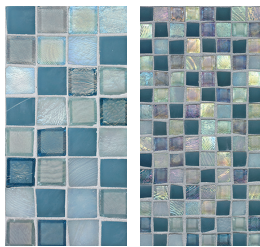

MOSAIC BLENDS

Pamper
Oxygen Irid, Oxygen Matte,
Oxygen Non-Irid

Crème Brûlée
Oxygen Irid, Sandstone Irid,
White Irid

Beach Blonde
Clear Irid, Moonstone Non-
Irid, Sandstone Irid

Escape
Cane Irid, Clear Irid,
Fleet Blue Irid

Breathe
Clear Matte, Tide Irid,
Tide Matte

Cool Waters
Bondi Irid, Pacific Non-Irid,
White Irid, Oxygen Matte

Crystals
Platinum Irid, Sapphire Irid,
Oxygen Matte, Pacific Irid

Indigo
Sapphire Irid, Sapphire
Non-Irid, Bondi Irid, Bondi
Non-Irid

Veil
Oxygen Irid, Oxygen Matte,
White Irid, White Matte

Blue Eyes
Pacific Irid, Pacific Matte,
Clear Irid, Pearl Irid

Lagoon
Tropical Reef Irid, Tropical
Reef Matte, Tropical Reef Non-
Irid, Tide Irid, Tide Matte, Tide
Non-Irid, Tourmaline Irid

Cypress Bay
Bondi Irid, Tide Irid,
Tropical Reef Irid

Promise
White Irid, White Matte,
Oxygen Irid, Oxygen Matte,
Platinum Irid

Summer Isle
Clear Non-Irid, Equator Non-
Irid, Oxygen Non-Irid

Puget Sound
Clear Irid, Equator Irid,
Fleet Blue Irid, Oxygen Irid