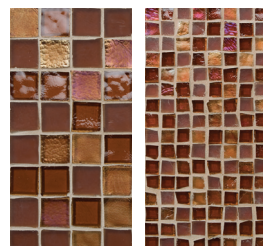

Sundowner
Harvest Irid, Fleet Irid, Fleet
Non-Irid, Bondi Matte,
Bondi Irid

Whisper
Oxygen Non-Irid, Platinum
Irid, Platinum Matte

Sultry
Platinum Irid, Platinum Matte,
Shadow Irid, Shadow Matte

Obsidian
Black Matte, Pewter Irid,
Shadow Matte, Shadow Non-Irid

Frontier
Cane Irid, Harvest Irid, Sandstone Irid

Mendocino
Cane Irid, Harvest Irid, Tahoe Irid

Candlelight
Platinum Irid, Cane Irid, Shadow Irid

Paloma
Cane Irid, Tahoe Irid, Truffle Matte

Copper Tone
Cane Irid, Harvest Irid, Incense Irid

Northern Lights
Black Non-Irid, Incense Irid, Tourmaline Irid

Tortoiseshell
Shadow Non-Irid, Truffle Irid, Truffle Non-Irid

Rave
Black Non-Irid, Pewter Irid, Red Non-Irid

Disco Inferno
Incense Irid, Red Irid, Red Non-Irid

Cinnabar
Henna Irid, Henna Matte, Henna Non-Irid

Create your own custom blend by combining any of the colors and finishes from our Tessera or Facets lines. Custom blends available in mosaic field, patterns, and Tessera gradients.