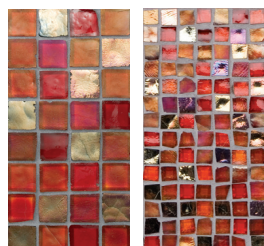

Disco Inferno
Incense Irid, Red Irid, Red Non-Irid