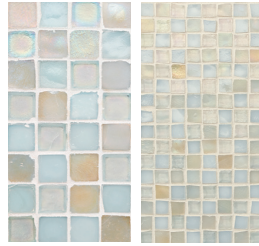

MOSAIC BLENDS

Pamper
Oxygen Irid, Oxygen Matte,
Oxygen Non-Irid

Crème Brûlée
Oxygen Irid, Sandstone Irid,
White Irid

Beach Blonde
Clear Irid, Moonstone Non-
Irid, Sandstone Irid

Escape
Cane Irid, Clear Irid,
Fleet Blue Irid

Breathe
Clear Matte, Tide Irid,
Tide Matte

Cool Waters
Bondi Irid, Pacific Non-Irid,
White Irid, Oxygen Matte

Crystals
Platinum Irid, Sapphire Irid,
Oxygen Matte, Pacific Irid

Indigo
Sapphire Irid, Sapphire
Non-Irid, Bondi Irid, Bondi
Non-Irid

Veil
Oxygen Irid, Oxygen Matte,
White Irid, White Matte

Blue Eyes
Pacific Irid, Pacific Matte,
Clear Irid, Pearl Irid

Lagoon
Tropical Reef Irid, Tropical
Reef Matte, Tropical Reef Non-
Irid, Tide Irid, Tide Matte, Tide
Non-Irid, Tourmaline Irid

Cinnabar
Henna Irid, Henna Matte, Henna Non-Irid

Create your own custom blend by combining any of the colors and finishes from our Tessera or Facets lines. Custom blends available in mosaic field, patterns, and Tessera gradients.