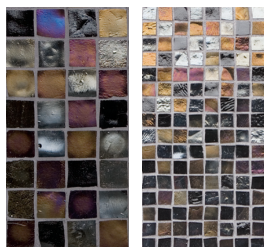

Moroccan Desert
Black Non-Irid, Bronze Irid, Pewter Irid