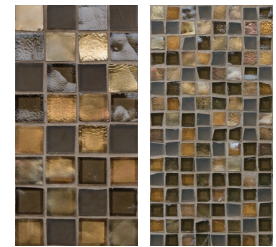

Tiger's Eye
Harvest Irid, Truffle Irid, Truffle Matte, Truffle Non-Irid