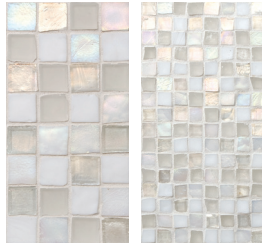

MOSAIC BLENDS

Pamper
Oxygen Irid, Oxygen Matte,
Oxygen Non-Irid

Crème Brûlée
Oxygen Irid, Sandstone Irid,
White Irid

Beach Blonde
Clear Irid, Moonstone Non-
Irid, Sandstone Irid

Escape
Cane Irid, Clear Irid,
Fleet Blue Irid

Breathe
Clear Matte, Tide Irid,
Tide Matte

Cool Waters
Bondi Irid, Pacific Non-Irid,
White Irid, Oxygen Matte

Crystals
Platinum Irid, Sapphire Irid,
Oxygen Matte, Pacific Irid

Indigo
Sapphire Irid, Sapphire
Non-Irid, Bondi Irid, Bondi
Non-Irid

Veil
Oxygen Irid, Oxygen Matte,
White Irid, White Matte

Blue Eyes
Pacific Irid, Pacific Matte,
Clear Irid, Pearl Irid

Lagoon
Tropical Reef Irid, Tropical
Reef Matte, Tropical Reef Non-
Irid, Tide Irid, Tide Matte, Tide
Non-Irid, Tourmaline Irid

Cypress Bay
Bondi Irid, Tide Irid,
Tropical Reef Irid

Promise
White Irid, White Matte,
Oxygen Irid, Oxygen Matte,
Platinum Irid

Summer Isle
Clear Non-Irid, Equator Non-
Irid, Oxygen Non-Irid

Puget Sound
Clear Irid, Equator Irid,
Fleet Blue Irid, Oxygen Irid