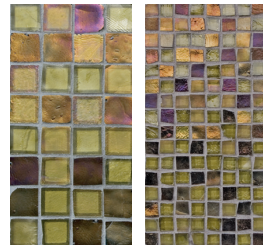

Tapenade
Bronze Irid, Olive Irid, Olive Non-Irid