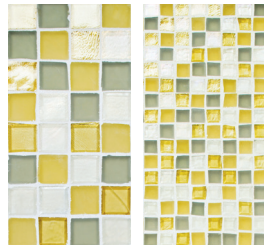

Spring Fling
Platinum Matte, Oxygen Irid, Canary Matte, Canary Non-Irid