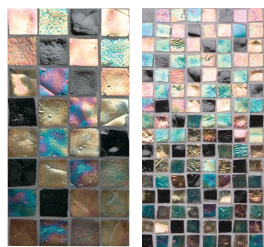

Northern Lights
Black Non-Irid, Incense Irid, Tourmaline Irid