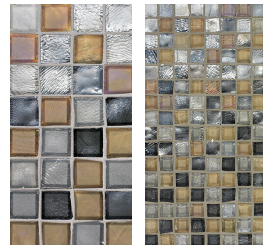

Cypress Bay
Bondi Irid, Tide Irid,
Tropical Reef Irid

Promise
White Irid, White Matte,
Oxygen Irid, Oxygen Matte,
Platinum Irid

Summer Isle
Clear Non-Irid, Equator Non-
Irid, Oxygen Non-Irid

Puget Sound
Clear Irid, Equator Irid,
Fleet Blue Irid, Oxygen Irid

Sundowner
Harvest Irid, Fleet Irid, Fleet
Non-Irid, Bondi Matte,
Bondi Irid

Whisper
Oxygen Non-Irid, Platinum
Irid, Platinum Matte

Sultry
Platinum Irid, Platinum Matte,
Shadow Irid, Shadow Matte

Obsidian
Black Matte, Pewter Irid,
Shadow Matte, Shadow Non-Irid

Meringue
Canary Matte, Oxygen Matte, Canary Non-Irid, White Non-Irid

Spring Fling
Platinum Matte, Oxygen Irid, Canary Matte, Canary Non-Irid

Suede
Cane Irid, Cane Matte, Harvest Irid, Harvest Matte

Ice Tea
Cane Irid, Harvest Irid, Oxygen Irid

Frontier
Cane Irid, Harvest Irid, Sandstone Irid

Mendocino
Cane Irid, Harvest Irid, Tahoe Irid

Candlelight
Platinum Irid, Cane Irid, Shadow Irid

Paloma
Cane Irid, Tahoe Irid, Truffle Matte

Copper Tone
Cane Irid, Harvest Irid, Incense Irid