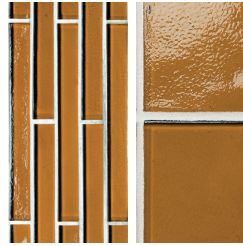

LARGE MODULE COLOR PALETTE

Cane #006

Harvest #008

Amber #009

Cane #106

Harvest #108

Amber #109

Cane #306

Harvest #308

Amber #309

Canary #012

Equator #037

Olive #038

Canary #112

Equator #137

Olive #138

Canary #312

Equator #337

Olive #338

 Recycled glass content varies by color. For detailed information see page 34.

Henna #010

Truffle #052

Red #077

Henna #110