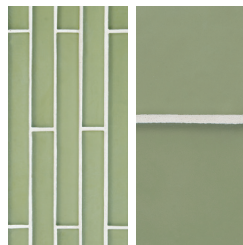

Harvest #308

Amber #309

Canary #012

Equator #037

Olive #038

Canary #112

Equator #137

Olive #138

Canary #312

Equator #337

Olive #338

 Recycled glass content varies by color. For detailed information see page 34.

Henna #010

Truffle #052

Red #077

Henna #110

Platinum #146

Shadow #151

Black #150*

Platinum #346

Shadow #351

Black #350*

IRIDESCENT ONLY

Bronze #048*

Cobalt #329

Sapphire #330*

*Large Module pieces 4x8 (102 x 152mm), 5x7 (127 x 178mm) (Cherry Blossom + Bamboo Grove), 5x10 (127 x 254mm), 8x8 (203 x 203mm) and 10x10 (254 x 254mm) field sizes are only available in these colors. Elevations field is shown on the left, and Casa California field is shown on the right.