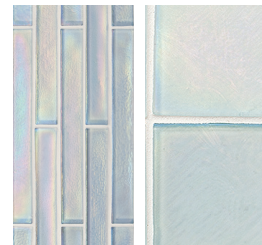

Platinum #146

Shadow #151

Black #150*

Platinum #346

Shadow #351

Black #350*

IRIDESCENT ONLY

Bronze #048*

Incense #957*

Rainbow #049*

Sandstone #005*

*Large Module pieces 4x8 (102 x 152mm), 5x7 (127 x 178mm) (Cherry Blossom + Bamboo Grove), 5x10 (127 x 254mm), 8x8 (203 x 203mm) and 10x10 (254 x 254mm) field sizes are only available in these colors. Elevations field is shown on the left, and Casa California field is shown on the right.

LARGE MODULE COLOR PALETTE

White #001*

Oxygen #007

Clear #000

White #101*

Oxygen #107

Clear #100

White #301*

Oxygen #307

Clear #300

Tide #035

Tropical Reef #042

Tahoe #028

Tide #135

Tropical Reef #142

Tahoe #128