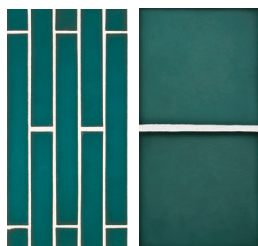

Platinum #146

Shadow #151

Black #150*

Platinum #346

Shadow #351

Black #350*

IRIDESCENT ONLY

Bronze #048*

Oxygen #307

Clear #300

Tide #035

Tropical Reef #042

Tahoe #028

Tide #135

Tropical Reef #142

Tahoe #128

Tide #335

Tropical Reef #342

Tahoe #328

 Recycled glass content varies by color. For detailed information see page 34.

Pearl #002*

Fleet Blue #027

Pacific #024

Tourmaline #926*

Moonstone #102*

Fleet Blue #127

Pacific #124

Moonstone #302*

Fleet Blue #327

Pacific #324

Aqua #025

Bondi #032