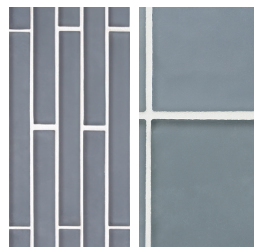

Oxygen #307

Clear #300

Tide #035

Tropical Reef #042

Tahoe #028

Tide #135

Tropical Reef #142

Tahoe #128

Tide #335

Tropical Reef #342

Tahoe #328

 Recycled glass content varies by color. For detailed information see page 34.

Pearl #002*

Fleet Blue #027

Pacific #024

Tourmaline #926*

Moonstone #102*

Fleet Blue #127

Pacific #124

Moonstone #302*

Fleet Blue #327

Pacific #324

Aqua #025

Bondi #032

Cobalt #029

Sapphire #030*

Aqua #125

Bondi #132

Cobalt #129

Sapphire #130*

Aqua #325

Bondi #332