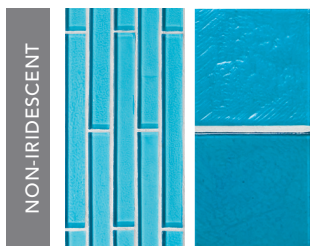

Tide #335

Tropical Reef #342

Tahoe #328

 Recycled glass content varies by color. For detailed information see page 34.

Pearl #002*

Fleet Blue #027

Pacific #024

Tourmaline #926*

Moonstone #102*

Fleet Blue #127

Pacific #124

Moonstone #302*

Fleet Blue #327

Pacific #324

Aqua #025

Bondi #032

Cobalt #029

Sapphire #030*

Aqua #125

Bondi #132

Cobalt #129

Sapphire #130*

Aqua #325

Bondi #332