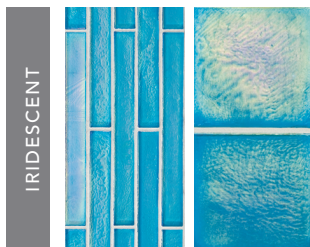

Tide #335

Tropical Reef #342

Tahoe #328

 Recycled glass content varies by color. For detailed information see page 34.

Pearl #002*

Fleet Blue #027

Pacific #024

Tourmaline #926*

Moonstone #102*

Fleet Blue #127

Pacific #124

Moonstone #302*

Fleet Blue #327

Pacific #324

Aqua #025

Bondi #032

Cobalt #029

Sapphire #030*

Aqua #125

Bondi #132

Cobalt #129

Sapphire #130*

Aqua #325

Bondi #332