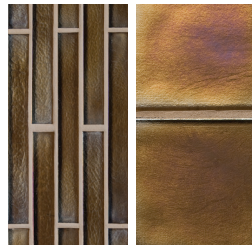

Harvest #308

Amber #309

Canary #012

Equator #037

Olive #038

Canary #112

Equator #137

Olive #138

Canary #312

Equator #337

Olive #338

 Recycled glass content varies by color. For detailed information see page 34.

Henna #010

Truffle #052

Red #077

Henna #110

Truffle #152

Red #777

Henna #310

Truffle #352

Red #377

Platinum #046

Shadow #051

Pewter #047*

Platinum #146

Shadow #151

Black #150*

Platinum #346

Shadow #351

Black #350*

IRIDESCENT ONLY

Bronze #048*