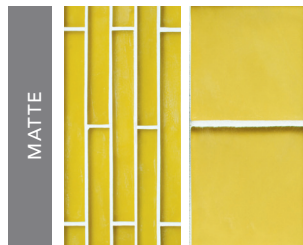

Harvest #308

Amber #309

Canary #012

Equator #037

Olive #038

Canary #112

Equator #137

Olive #138

Canary #312

Equator #337

Olive #338

 Recycled glass content varies by color. For detailed information see page 34.

Henna #010

Truffle #052

Red #077

Henna #110