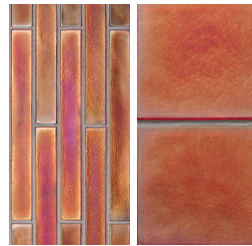

Harvest #308

Amber #309

Canary #012

Equator #037

Olive #038

Canary #112

Equator #137

Olive #138

Canary #312

Equator #337

Olive #338

 Recycled glass content varies by color. For detailed information see page 34.

Henna #010

Truffle #052

Red #077

Henna #110

Truffle #152

Red #777

Henna #310

Truffle #352

Red #377

Platinum #046

Shadow #051

Pewter #047*

Platinum #146

Shadow #151

Black #150*

Platinum #346

Shadow #351

Black #350*

IRIDESCENT ONLY

Bronze #048*