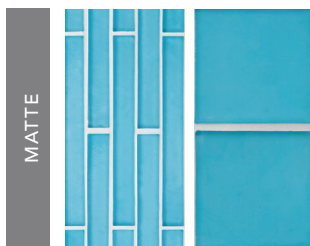

Moonstone #102*

Fleet Blue #127

Pacific #124

Moonstone #302*

Fleet Blue #327

Pacific #324

Aqua #025

Bondi #032

Cobalt #029

Sapphire #030*

Aqua #125

Bondi #132

Cobalt #129

Sapphire #130*

Aqua #325

Bondi #332

Cobalt #329

Sapphire #330*

*Large Module pieces 4x8 (102 x 152mm), 5x7 (127 x 178mm) (Cherry Blossom + Bamboo Grove), 5x10 (127 x 254mm), 8x8 (203 x 203mm) and 10x10 (254 x 254mm) field sizes are only available in these colors. Elevations field is shown on the left, and Casa California field is shown on the right.