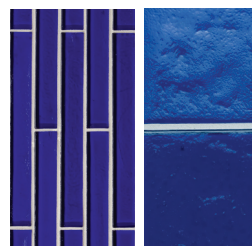

Moonstone #102*

Fleet Blue #127

Pacific #124

Moonstone #302*

Fleet Blue #327

Pacific #324

Aqua #025

Bondi #032

Cobalt #029

Sapphire #030*

Aqua #125

Bondi #132

Cobalt #129

Sapphire #130*

Aqua #325

Bondi #332

Cobalt #329

Sapphire #330*

*Large Module pieces 4x8 (102 x 152mm), 5x7 (127 x 178mm) (Cherry Blossom + Bamboo Grove), 5x10 (127 x 254mm), 8x8 (203 x 203mm) and 10x10 (254 x 254mm) field sizes are only available in these colors. Elevations field is shown on the left, and Casa California field is shown on the right.