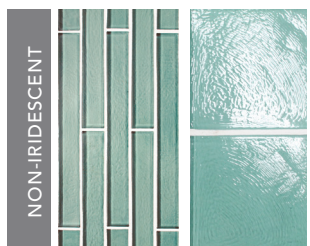

Oxygen #307

Clear #300

Tide #035

Tropical Reef #042

Tahoe #028

Tide #135

Tropical Reef #142

Tahoe #128

Tide #335

Tropical Reef #342

Tahoe #328

 Recycled glass content varies by color. For detailed information see page 34.

Pearl #002*

Fleet Blue #027

Pacific #024

Tourmaline #926*

Moonstone #102*

Fleet Blue #127

Pacific #124

Moonstone #302*

Fleet Blue #327

Pacific #324

Aqua #025

Bondi #032