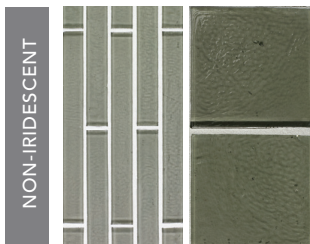

Canary #312

Equator #337

Olive #338

 Recycled glass content varies by color. For detailed information see page 34.

Henna #010

Truffle #052

Red #077

Henna #110

Truffle #152

Red #777

Henna #310

Truffle #352

Red #377

Platinum #046

Shadow #051

Pewter #047*

Platinum #146

Shadow #151

Black #150*

Platinum #346

Shadow #351

Black #350*

IRIDESCENT ONLY

Bronze #048*