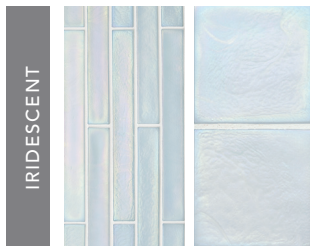

Oxygen #307

Clear #300

Tide #035

Tropical Reef #042

Tahoe #028

Tide #135

Tropical Reef #142

Tahoe #128

Tide #335

Tropical Reef #342

Tahoe #328

 Recycled glass content varies by color. For detailed information see page 34.

Pearl #002*

Fleet Blue #027

Pacific #024

Tourmaline #926*

Moonstone #102*

Fleet Blue #127

Pacific #124

Moonstone #302*

Fleet Blue #327

Pacific #324

Aqua #025

Bondi #032