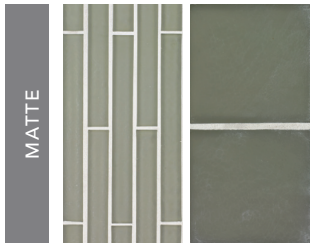

Canary #312

Equator #337

Olive #338

 Recycled glass content varies by color. For detailed information see page 34.

Henna #010

Truffle #052

Red #077

Henna #110

Truffle #152

Red #777

Henna #310

Truffle #352

Red #377

Platinum #046

Shadow #051

Pewter #047*

Platinum #146

Shadow #151

Black #150*

Platinum #346

Shadow #351

Black #350*

IRIDESCENT ONLY

Bronze #048*