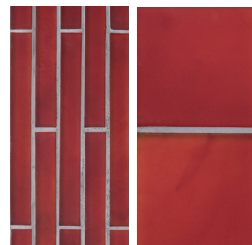

Canary #312

Equator #337

Olive #338

 Recycled glass content varies by color. For detailed information see page 34.

Henna #010

Truffle #052

Red #077

Henna #110

Truffle #152

Red #777

Henna #310

Truffle #352

Red #377

Platinum #046

Shadow #051

Pewter #047*

Platinum #146

Shadow #151

Black #150*

Platinum #346

Shadow #351

Black #350*

IRIDESCENT ONLY

Bronze #048*