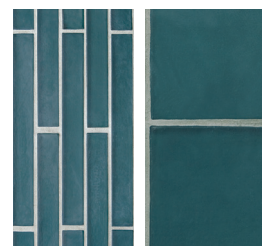

Oxygen #307

Clear #300

Tide #035

Tropical Reef #042

Tahoe #028

Tide #135

Tropical Reef #142

Tahoe #128

Tide #335

Tropical Reef #342

Tahoe #328

 Recycled glass content varies by color. For detailed information see page 34.

Pearl #002*

Fleet Blue #027

Pacific #024

Tourmaline #926*

Moonstone #102*

Fleet Blue #127

Pacific #124

Moonstone #302*

Fleet Blue #327

Pacific #324

Aqua #025

Bondi #032