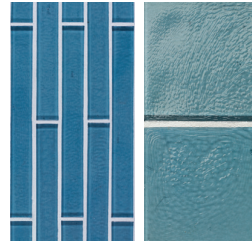

Oxygen #307

Clear #300

Tide #035

Tropical Reef #042

Tahoe #028

Tide #135

Tropical Reef #142

Tahoe #128

Tide #335

Tropical Reef #342

Tahoe #328

 Recycled glass content varies by color. For detailed information see page 34.

Pearl #002*

Fleet Blue #027

Pacific #024

Tourmaline #926*

Moonstone #102*

Fleet Blue #127

Pacific #124

Moonstone #302*

Fleet Blue #327

Pacific #324

Aqua #025

Bondi #032