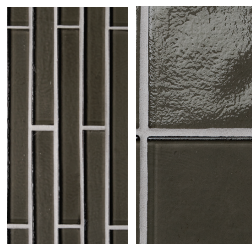

Canary #312

Equator #337

Olive #338

 Recycled glass content varies by color. For detailed information see page 34.

Henna #010

Truffle #052

Red #077

Henna #110

Truffle #152

Red #777

Henna #310

Truffle #352

Red #377

Platinum #046

Shadow #051

Pewter #047*

Platinum #146

Shadow #151

Black #150*

Platinum #346

Shadow #351

Black #350*

IRIDESCENT ONLY

Bronze #048*