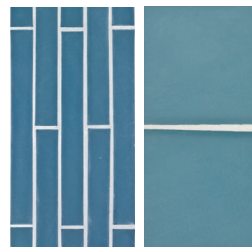

Tide #335

Tropical Reef #342

Tahoe #328

 Recycled glass content varies by color. For detailed information see page 34.

Pearl #002*

Fleet Blue #027

Pacific #024

Tourmaline #926*

Moonstone #102*

Fleet Blue #127

Pacific #124

Moonstone #302*

Fleet Blue #327

Pacific #324

Aqua #025

Bondi #032

Cobalt #029

Sapphire #030*

Aqua #125

Bondi #132

Cobalt #129

Sapphire #130*

Aqua #325

Bondi #332