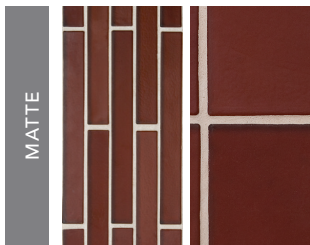

Harvest #308

Amber #309

Canary #012

Equator #037

Olive #038

Canary #112

Equator #137

Olive #138

Canary #312

Equator #337

Olive #338

 Recycled glass content varies by color. For detailed information see page 34.

Henna #010

Truffle #052

Red #077

Henna #110

Truffle #152

Red #777

Henna #310

Truffle #352

Red #377

Platinum #046

Shadow #051

Pewter #047*

Platinum #146

Shadow #151

Black #150*

Platinum #346

Shadow #351

Black #350*

IRIDESCENT ONLY

Bronze #048*