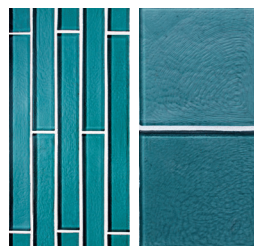

Oxygen #307

Clear #300

Tide #035

Tropical Reef #042

Tahoe #028

Tide #135

Tropical Reef #142

Tahoe #128

Tide #335

Tropical Reef #342

Tahoe #328

 Recycled glass content varies by color. For detailed information see page 34.

Pearl #002*

Fleet Blue #027

Pacific #024

Tourmaline #926*

Moonstone #102*

Fleet Blue #127

Pacific #124

Moonstone #302*

Fleet Blue #327

Pacific #324

Aqua #025

Bondi #032

Cobalt #029

Sapphire #030*

Aqua #125

Bondi #132

Cobalt #129

Sapphire #130*

Aqua #325

Bondi #332