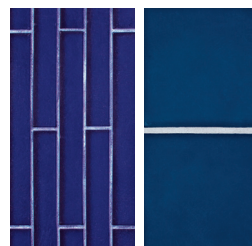

Moonstone #102*

Fleet Blue #127

Pacific #124

Moonstone #302*

Fleet Blue #327

Pacific #324

Aqua #025

Bondi #032

Cobalt #029

Sapphire #030*

Aqua #125

Bondi #132

Cobalt #129

Sapphire #130*

Aqua #325

Bondi #332

Cobalt #329

Sapphire #330*

*Large Module pieces 4x8 (102 x 152mm), 5x7 (127 x 178mm) (Cherry Blossom + Bamboo Grove), 5x10 (127 x 254mm), 8x8 (203 x 203mm) and 10x10 (254 x 254mm) field sizes are only available in these colors. Elevations field is shown on the left, and Casa California field is shown on the right.