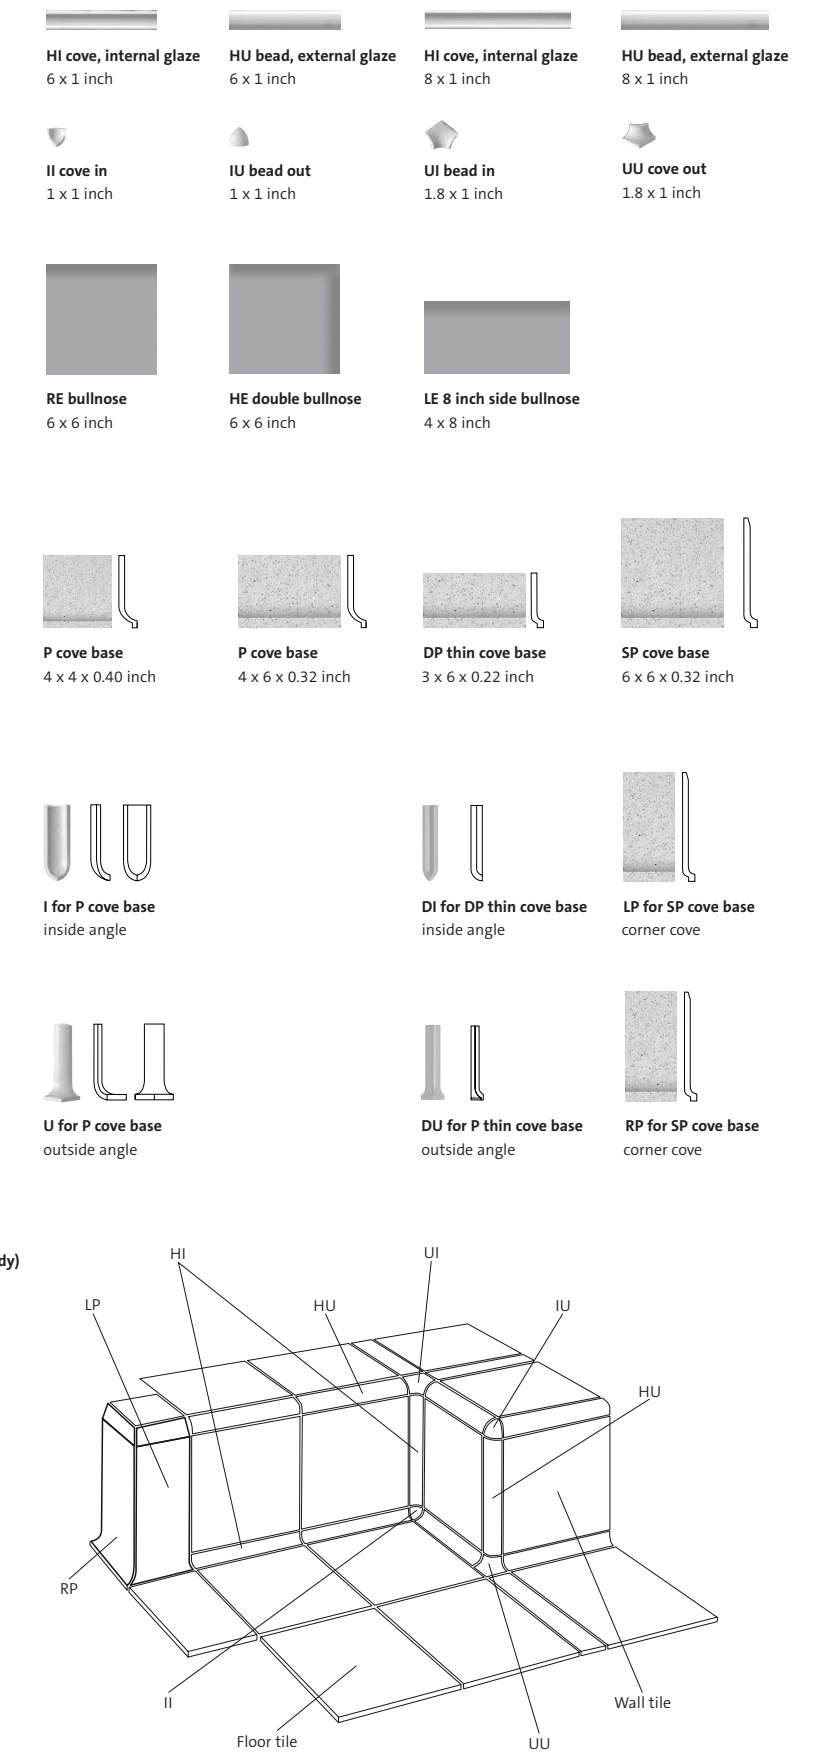

Wall tiles	Gloss	Plain
Gloss	Plain	
Satin	Plain	
Floor tiles	Matt	Small speckled
	Matt	Plain
		Large speckled

Note
All wall tiles have at least one glazed edge.
4 x 8 inch - 8 inch glazed edge
4 x 12 inch - 4 inch glazed edge
6 x 6 inch - one glazed edge
6 x 12 inch - 6 inch glazed edge

Gloss

Wall tiles Accessories

Wall tiles sizes
4 x 8 inch
4 x 12 inch
6 x 6 inch
6 x 12 inch
4 x 4 inch
6 x 6 inch
12 x 12 inch

Floor tiles sizes
4 x 4 inch
6 x 6 inch
12 x 12 inch