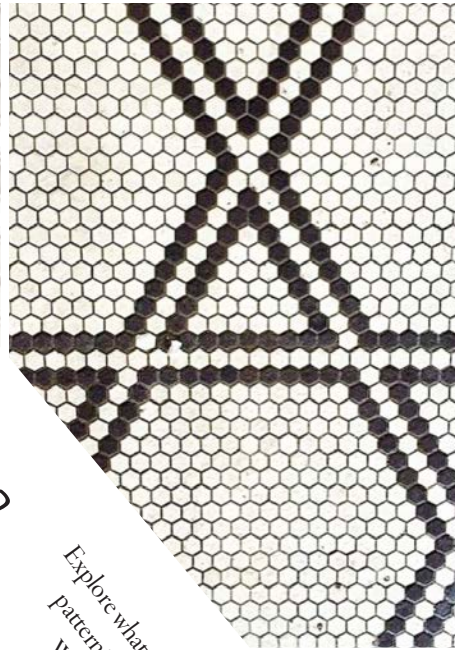

Inspire - Pattern

Explore what can be done with a paint by number approach to patterning using our **WORLD OF COLOUR**. We can customize any pattern you bring us.