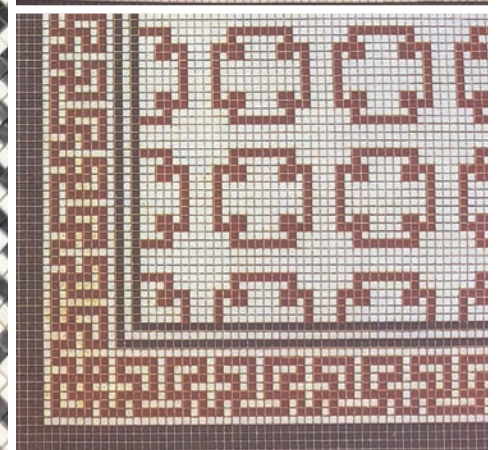

Inspire - Pattern

Explore what can be done with a paint by number approach to patterning using our **WORLD OF COLOUR**. We can customize any pattern you bring us.