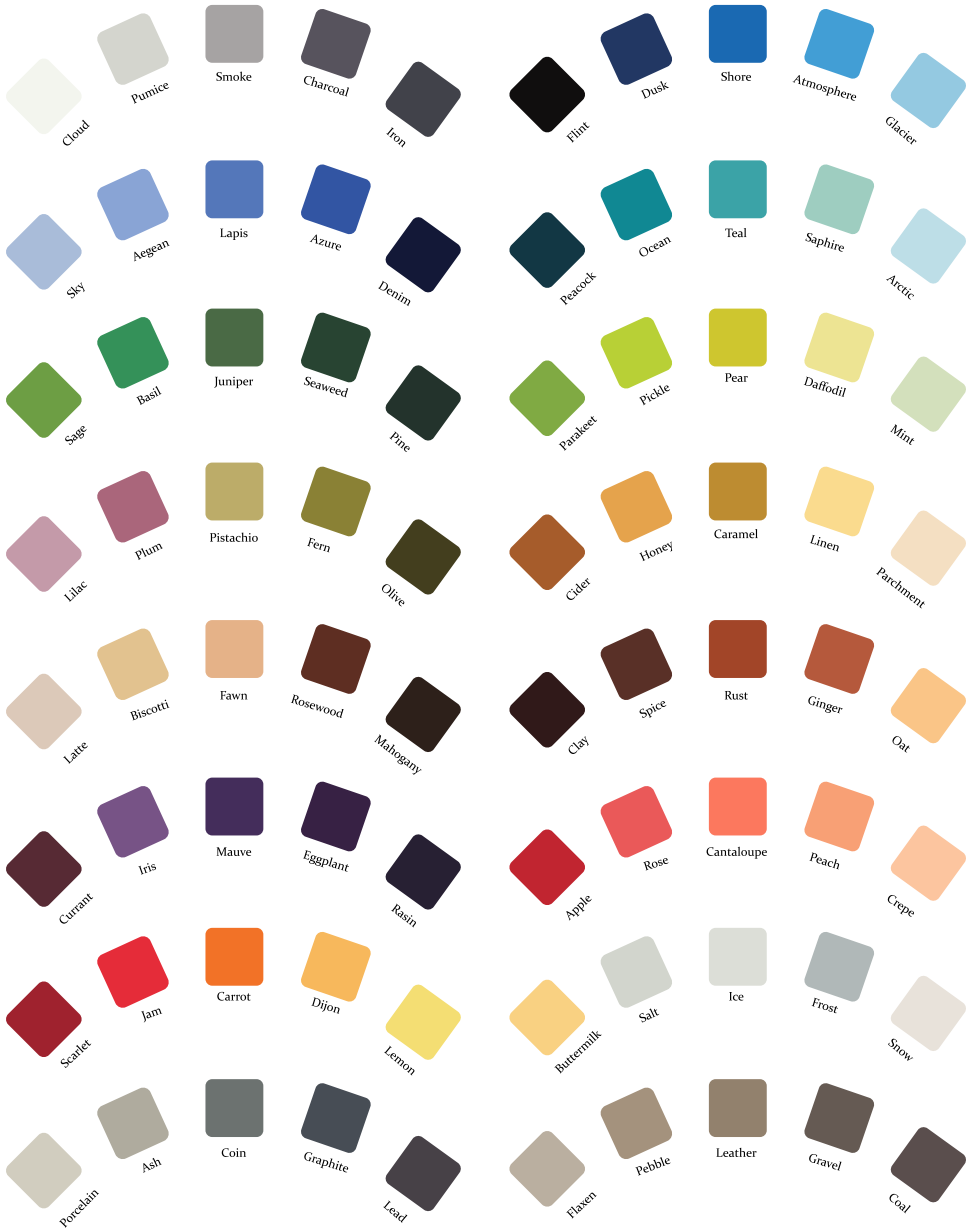

Colour

# unlock the power of *Colour*

The World of Colour utilizes cast matte glass in 80 impact-full colours. Explore all the shape offerings in our Cartel or on [maisonsurface.com](http://maisonsurface.com).

# Sales Tools

Explore what you can create with the World of Colour Sales Tools. The Rulers & Carrel open your world up to the range of our 80 colors & 18 shapes.

# World of Colour

Explore our 80 colours & 18 shapes  
blend & match to make any project statement  
in colour.