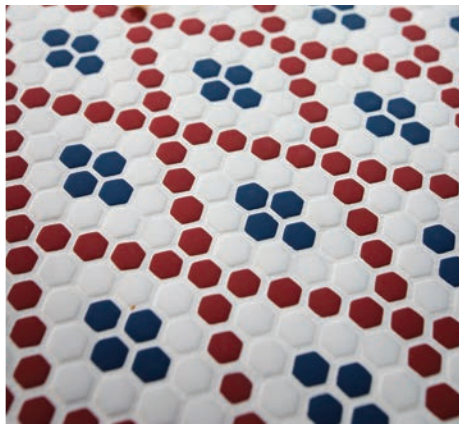

# Pattern

H1 shape Cloud - Smoke - Flint

Tools:  
World of Colour Cartel & Geometro solid color sheets

Inspiration:  
*Stripes*

# Artistic

Explore what can be done with a cut to shape pieces approach to  
patterning using our **WORLD OF COLOUR**.  
No limit to size & shape - text - text & shapes.

S3 shape Cloud - Denim - Scarlet