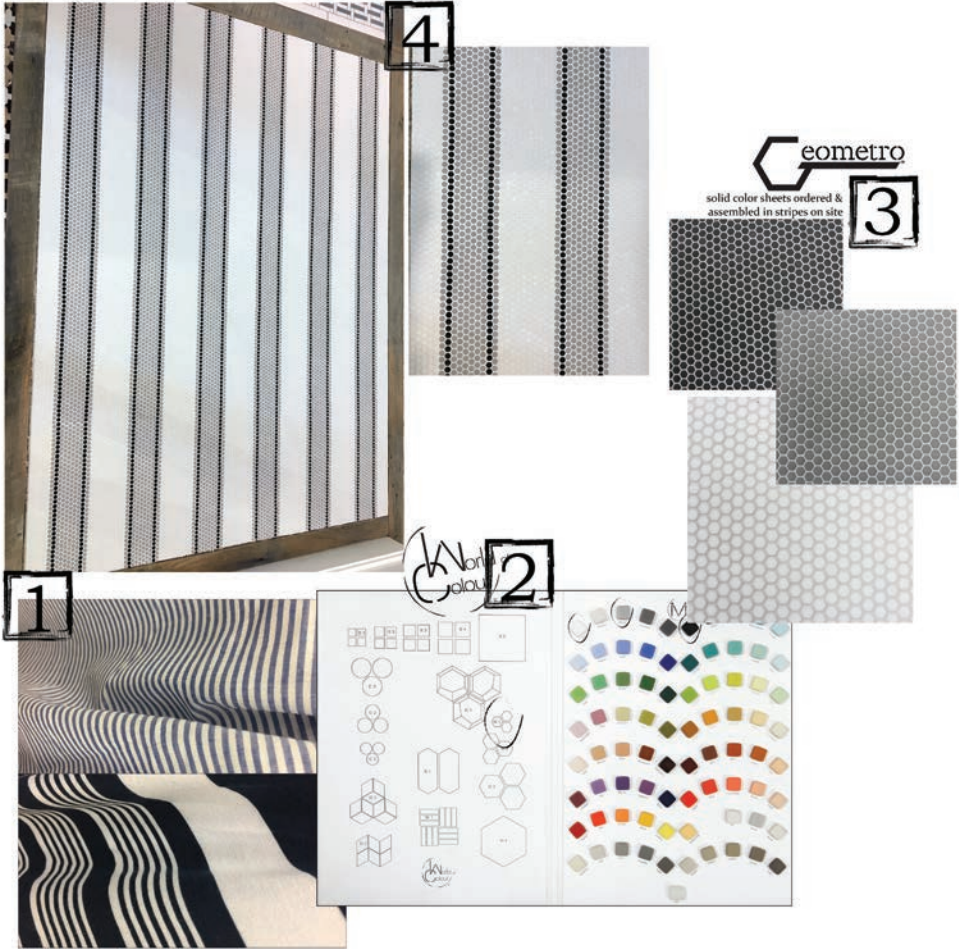

# Sales Tools

Explore what you can create with the World of Colour Sales Tools. The Rulers & Carrel open your world up to the range of our 80 colors & 18 shapes.

# Pattern

Explore what can be done with a paint by number approach to patterning using our **World of Colour**. We offer a wide range of patterns in our **Geometro & Trends Collections**.

# Pattern

H1 shape Cloud - Smoke - Flint

Tools:  
World of Colour Cartel & Geometro solid color sheets

Inspiration:  
*Stripes*