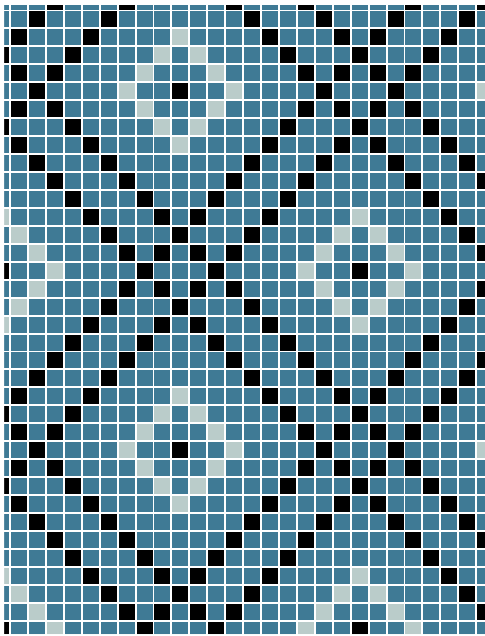

# Pattern

H1 shape Cloud - Smoke - Flint

Tools:  
World of Colour Cartel & Geometro solid color sheets

Inspiration:  
*Stripes*