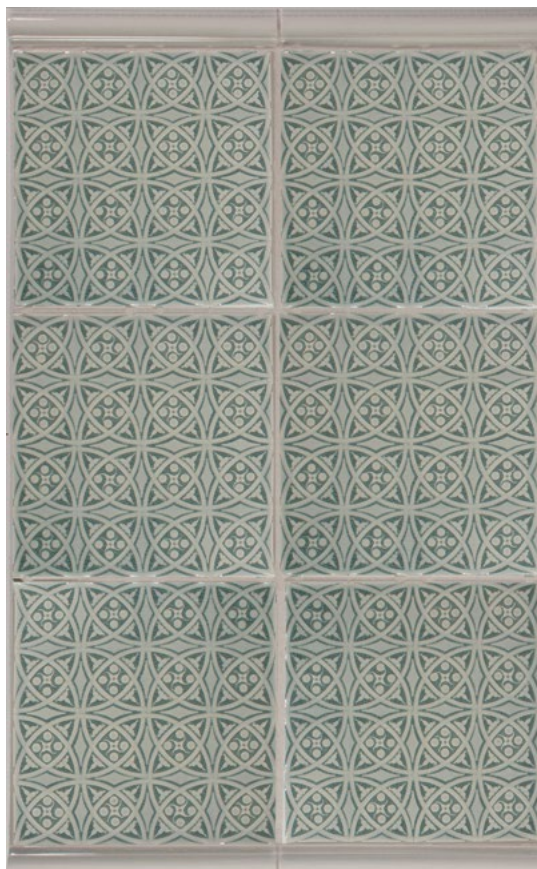

**NEW POLYWASH PALETTE**

The newly expanded Polywash Palette now includes 16 accent colors that can be used on any of the Embossed or Scraffito designs. Polywash is only available in Watercolor glazes. Please refer to our glaze usage chart for recommended Watercolor applications

Two colors are used in the Polywash technique; the contrasting underglaze or accent color which recedes into the carved line along with the overglaze or top coat which covers the entire surface of the tile. The 16 available accent colors are shown below in PW1. You may use any of our existing Watercolor glazes for the overglaze color. Using the lighter Watercolors for the overglaze shows design details more clearly.

G2-149 Embossed D PW1 w/Silver

G2-150 Embossed B R342

G2- 151 Embossed D PW92 w/Indigo, C59

G2-152 Embossed B PW1 w/Shell

G2-153 Embossed A W78

G2-154 Embossed A PW1 w/Blossom

G2-155 Embossed A PW1 w/Marigold

G2-156 Embossed B PW1 w/Leaf

G2-157 Embossed A W50

G2-158 Embossed C W7

G2-159 Embossed C W77

G2-160 Embossed D PW1 w/Glacier

G2-161 Embossed D PW1 w/Island, W61

G2-162 Embossed C PW1 w/Portland

G2-163 Embossed B PW1 w/Cobalt