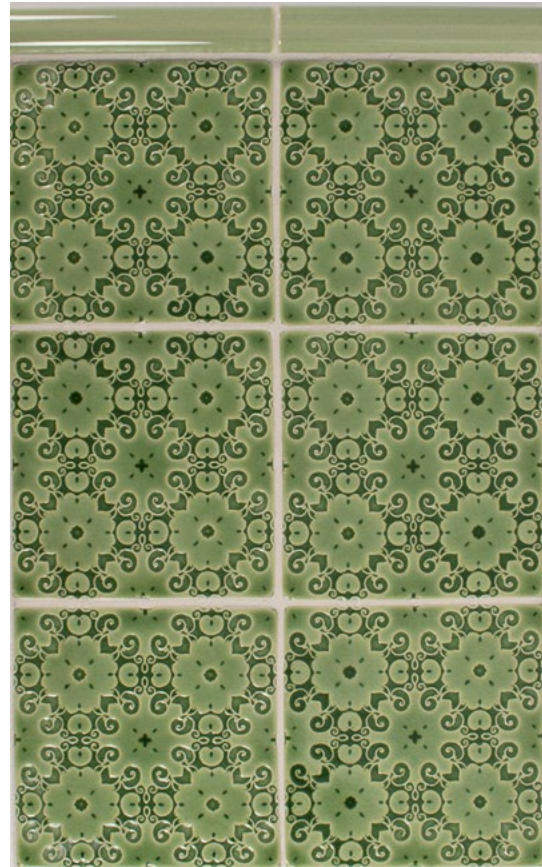

G2-157 Embossed A W50