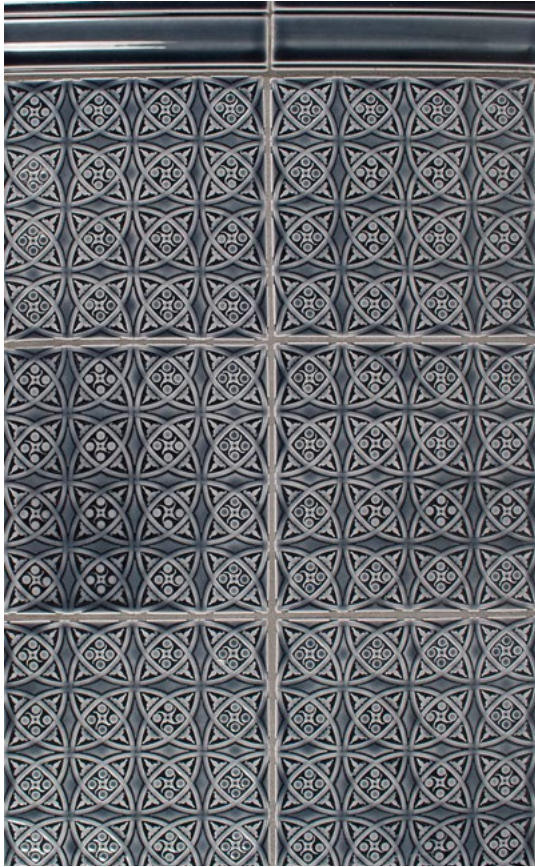

G2-148 Embossed C W82