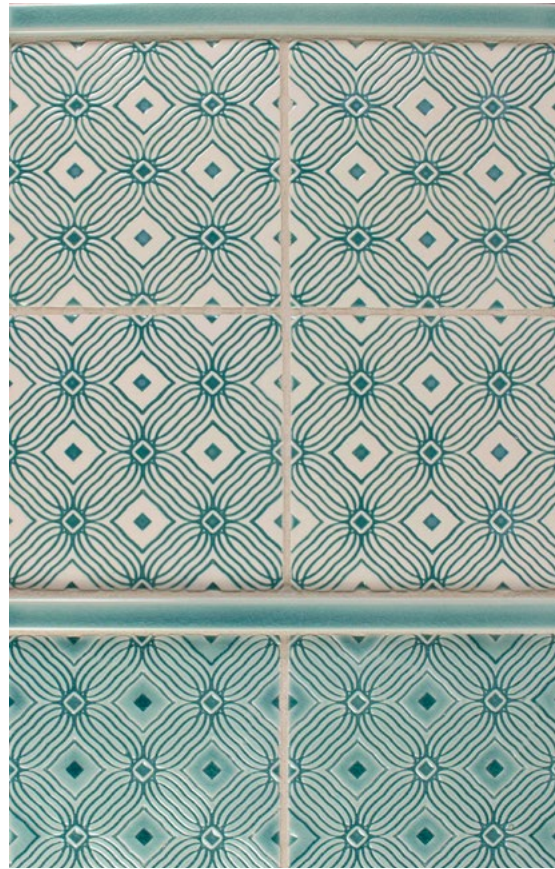

# PRATT & LARSON

TILE HANDMADE IN AMERICA

EMBOSSSED SERIES

Pratt & Larson is very pleased to introduce our Embossed Series. These beautiful tiles use intricately carved lines to create underlying patterns. The classic designs are gorgeous when glazed monochrome in any of our standard colors. Handpainting Embossed tiles using the [Polywash](#) technique accentuates the impressed patterns further. With this Embossed release, we are also expanding our [Polywash Palette](#) options to include 8 new bright, fun accent color options. We now have a total of 16 stunning accent colors to choose from!

**NEW POLYWASH PALETTE**

The newly expanded Polywash Palette now includes 16 accent colors that can be used on any of the Embossed or Scraffito designs. Polywash is only available in Watercolor glazes. Please refer to our glaze usage chart for recommended Watercolor applications

Two colors are used in the Polywash technique; the contrasting underglaze or accent color which recedes into the carved line along with the overglaze or top coat which covers the entire surface of the tile. The 16 available accent colors are shown below in PW1. You may use any of our existing Watercolor glazes for the overglaze color. Using the lighter Watercolors for the overglaze shows design details more clearly.

G2-156 Embossed B PW1 w/Leaf

G2-157 Embossed A W50

G2-158 Embossed C W7

G2-159 Embossed C W77

G2-160 Embossed D PW1 w/Glacier

G2-161 Embossed D PW1 w/Island, W61

G2-162 Embossed C PW1 w/Portland

G2-163 Embossed B PW1 w/Cobalt