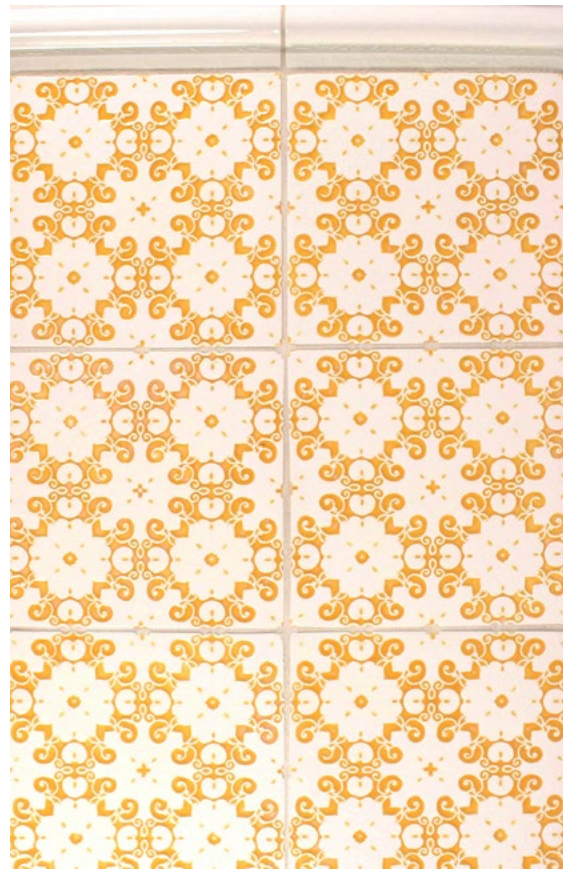

**NEW POLYWASH PALETTE**

The newly expanded Polywash Palette now includes 16 accent colors that can be used on any of the Embossed or Scraffito designs. Polywash is only available in Watercolor glazes. Please refer to our glaze usage chart for recommended Watercolor applications

Two colors are used in the Polywash technique; the contrasting underglaze or accent color which recedes into the carved line along with the overglaze or top coat which covers the entire surface of the tile. The 16 available accent colors are shown below in PW1. You may use any of our existing Watercolor glazes for the overglaze color. Using the lighter Watercolors for the overglaze shows design details more clearly.

G2-149 Embossed D PW1 w/Silver

G2-150 Embossed B R342

G2- 151 Embossed D PW92 w/Indigo, C59

G2-152 Embossed B PW1 w/Shell

G2-153 Embossed A W78

G2-154 Embossed A PW1 w/Blossom

G2-155 Embossed A PW1 w/Marigold