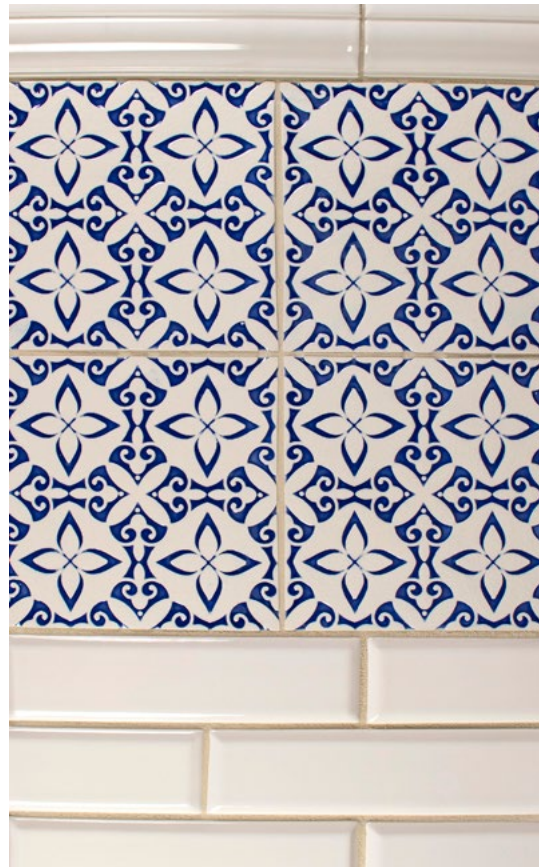

# PRATT & LARSON

TILE HANDMADE IN AMERICA

EMBOSSSED SERIES

Pratt & Larson is very pleased to introduce our Embossed Series. These beautiful tiles use intricately carved lines to create underlying patterns. The classic designs are gorgeous when glazed monochrome in any of our standard colors. Handpainting Embossed tiles using the [Polywash](#) technique accentuates the impressed patterns further. With this Embossed release, we are also expanding our [Polywash Palette](#) options to include 8 new bright, fun accent color options. We now have a total of 16 stunning accent colors to choose from!

**NEW POLYWASH PALETTE**

The newly expanded Polywash Palette now includes 16 accent colors that can be used on any of the Embossed or Scraffito designs. Polywash is only available in Watercolor glazes. Please refer to our glaze usage chart for recommended Watercolor applications

Two colors are used in the Polywash technique; the contrasting underglaze or accent color which recedes into the carved line along with the overglaze or top coat which covers the entire surface of the tile. The 16 available accent colors are shown below in PW1. You may use any of our existing Watercolor glazes for the overglaze color. Using the lighter Watercolors for the overglaze shows design details more clearly.

G2-156 Embossed B PW1 w/Leaf

G2-157 Embossed A W50

G2-158 Embossed C W7

G2-159 Embossed C W77

G2-160 Embossed D PW1 w/Glacier

G2-161 Embossed D PW1 w/Island, W61

G2-162 Embossed C PW1 w/Portland

G2-163 Embossed B PW1 w/Cobalt