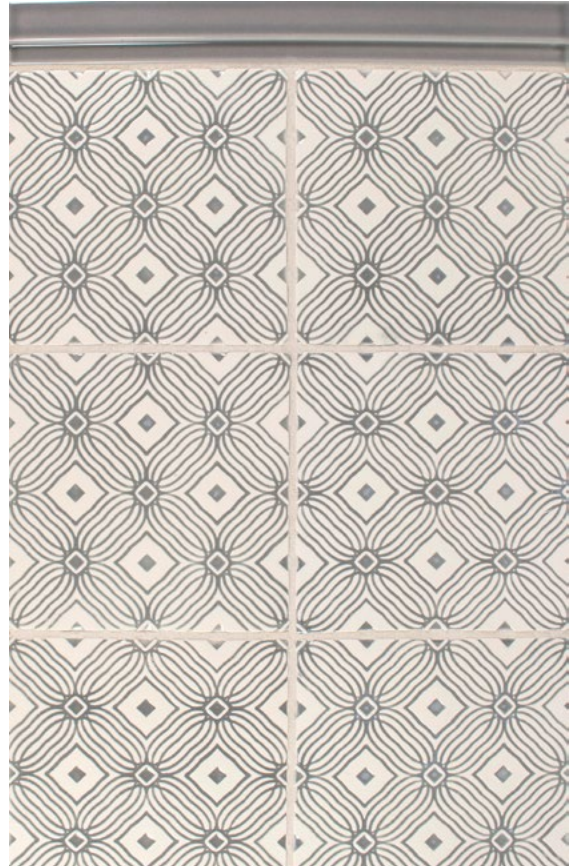

G2-149 Embossed D PW1 w/Silver