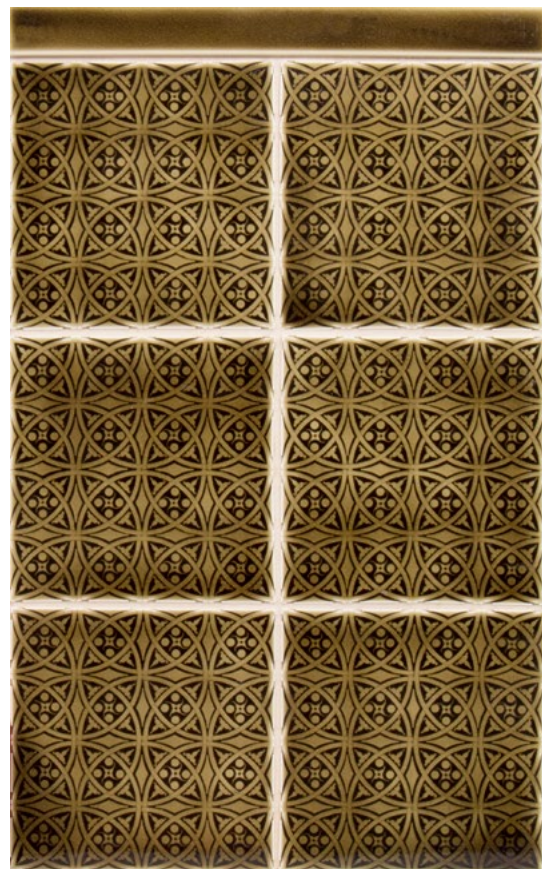

G2-159 Embossed C W77