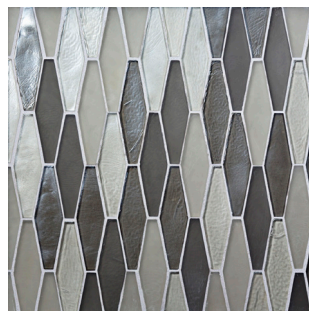

**Crescendo**  
Nominal Sheet Size: 11 5/8" x 12"  
(295 x 305mm)

**1" x 4" (25 x 100mm) Interlude**  
Nominal Sheet Size: 11 1/8" x 12 1/8"  
(282 x 308mm)

**Ovation**  
Nominal Sheet Size: 13" x 13"  
(330 x 330mm)

All samples shown in the Sultry blend. Sultry blend consists of Shadow Irid, Shadow Matte, Platinum Irid and Platinum Matte.