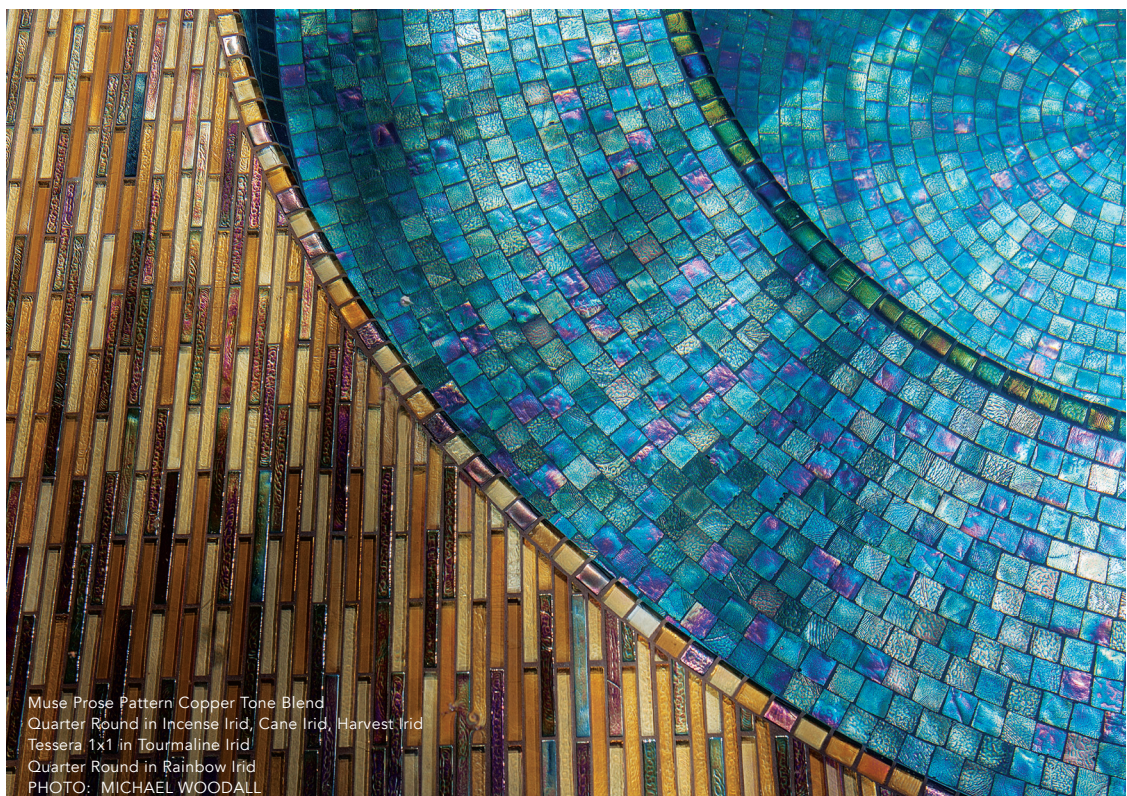

Muse Prose Pattern Copper Tone Blend
Quarter Round in Incense Irid, Cane Irid, Harvest Irid
Tessera 1x1 in Tourmaline Irid
Quarter Round in Rainbow Irid
PHOTO: MICHAEL WOODALL